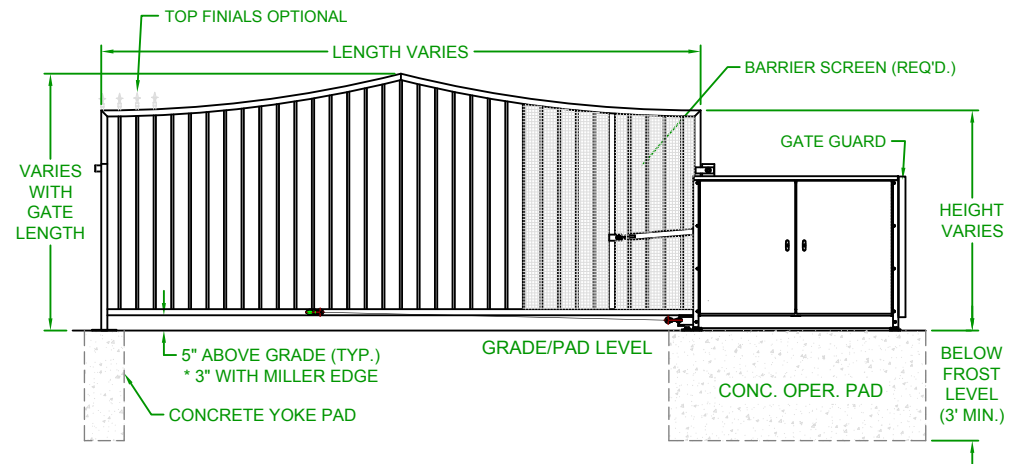

Date:	4/19/07
Drn. By:	MKS
Ckd. By:	DMR
Dwg.:	700 Saratoga VPG
Title:	700 Saratoga Vertical Pivot Gate (VPG)

AutoGate
Gate Entry Systems
Berlin Heights, Ohio
FAX (419) 588-3514

LEFTHAND - VERTICAL PIVOT GATE (VPG)

PLAN VIEW

RIGHTHAND - VERTICAL PIVOT GATE (VPG)

PLAN VIEW

ELEVATION VIEW
VIEWED FROM PRIVATE SIDE

ELEVATION VIEW
VIEWED FROM PRIVATE SIDE

NOTES:

- 1) ALL OF OUR GATES ARE TYPICALLY DRAWN FROM THE PRIVATE SIDE LOOKING OUT.
- 2) LENGTH AND HEIGHT VARIES, CONSULT WITH AUTOGATE SALES FOR MORE INFORMATION.
- 3) SHOWN WITH STANDARD 5' STYLE "E" YOKE. SEE DRAWING #105 FOR YOKE STYLES.
- 4) CONTOURS AND CURBS WILL REQUIRE CUSTOM DRAWINGS. (CONSULT WITH AUTOGATE).

		DO NOT SCALE			NOTICE		Date: 4/19/07	 <p>AutoGate Gate Entry Systems Berlin Heights, Ohio FAX (419) 588-3514</p>
Rev.:	Description:	Date:	Drn. By:	Ckd. By:	THE INFORMATION CONTAINED ON THIS DOCUMENT IS CONFIDENTIAL. ANY DISSEMINATION, UNAPPROVED DISCLOSURE OR COPYING OF THIS INFORMATION IS STRICTLY PROHIBITED.		Drn. By: MKS	
C	COMBINED LEFT AND RIGHT HAND GATES ON ONE PRINT	07/20/16	MKS	KAY	UNLESS OTHERWISE SPECIFIED DIMENSIONS ARE IN INCHES ANGLES ± 1° X/X ± 1/32, XX ± .01, XXX ± .005		Ckd. By: DMR	
B	VPG WAS VPL & INCREASED BARRIER SCREEN COVERAGE	04/29/15	MKS	DMR			Dwg.: 800 Prestigious VPG	
A	UPDATED PRINT - OPERATOR SHOWN MORE ACCURATELY	03/04/13	SLD	MKS			Title: 800 Prestigious Vertical Pivot Gate (VPG)	

LEFTHAND - VERTICAL PIVOT GATE (VPG)

PLAN VIEW

RIGHTHAND - VERTICAL PIVOT GATE (VPG)

PLAN VIEW

ELEVATION VIEW
VIEWED FROM PRIVATE SIDE

ELEVATION VIEW
VIEWED FROM PRIVATE SIDE

NOTES:

- 1) ALL OF OUR GATES ARE TYPICALLY DRAWN FROM THE PRIVATE SIDE LOOKING OUT.
- 2) LENGTH AND HEIGHT VARIES, CONSULT WITH AUTOGATE SALES FOR MORE INFORMATION.
- 3) SHOWN WITH STANDARD 5' STYLE "E" YOKE. SEE DRAWING #105 FOR YOKE STYLES.
- 4) CONTOURS AND CURBS WILL REQUIRE CUSTOM DRAWINGS. (CONSULT WITH AUTOGATE).