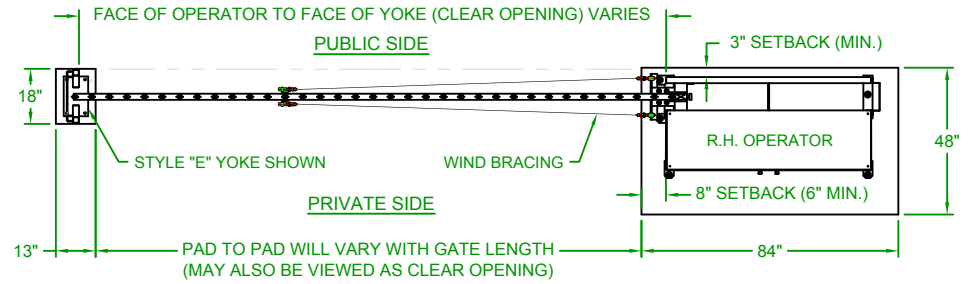

RIGHTHAND - VERTICAL PIVOT GATE (VPG)

PLAN VIEW