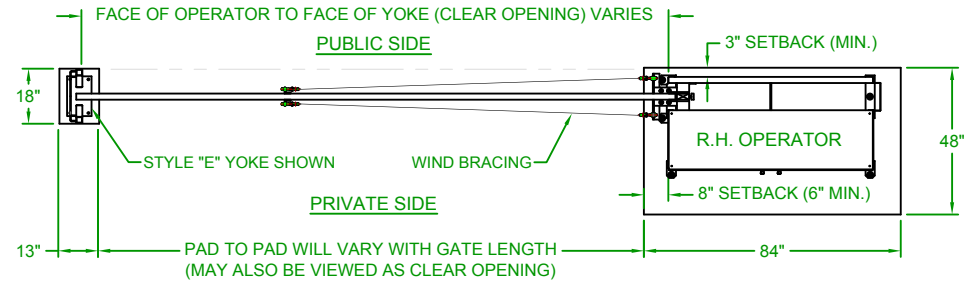

LEFTHAND - VERTICAL PIVOT GATE (VPG)

PLAN VIEW

RIGHTHAND - VERTICAL PIVOT GATE (VPG)

PLAN VIEW

ELEVATION VIEW
VIEWED FROM PRIVATE SIDE

ELEVATION VIEW
VIEWED FROM PRIVATE SIDE

NOTES:

- 1) ALL OF OUR GATES ARE TYPICALLY DRAWN FROM THE PRIVATE SIDE LOOKING OUT.
- 2) LENGTH AND HEIGHT VARIES, CONSULT WITH AUTOGATE SALES FOR MORE INFORMATION.
- 3) SHOWN WITH STANDARD 5' STYLE "E" YOKE. SEE DRAWING #105 FOR YOKE STYLES.
- 4) CONTOURS AND CURBS WILL REQUIRE CUSTOM DRAWINGS. (CONSULT WITH AUTOGATE).

Rev.:	Description:	Date:	Drn. By:	Ckd. By:	<p style="text-align: center;">DO NOT SCALE</p>	NOTICE		Date:	4/19/07
C	COMBINED LEFT AND RIGHT HAND GATES ON ONE PRINT	07/20/16	MKS	KAY		<p>THE INFORMATION CONTAINED ON THIS DOCUMENT IS CONFIDENTIAL. ANY DISSEMINATION, UNAPPROVED DISCLOSURE OR COPYING OF THIS INFORMATION IS STRICTLY PROHIBITED.</p> <p>UNLESS OTHERWISE SPECIFIED DIMENSIONS ARE IN INCHES ANGLES ± 1° XX ± 1/32, XX ± .01, XXX ± .005</p>	Date:		4/19/07
B	VPG WAS VPL & INCREASED BARRIER SCREEN COVERAGE	04/29/15	MKS	DMR			Drn. By:		MKS
A	UPDATED PRINT - OPERATOR SHOWN MORE ACCURATELY	03/04/13	SLD	MKS			Ckd. By:		DMR
							Dwg.:		900 Ohioian VPG
						Title:		900 Ohioian Vertical Pivot Gate (VPG)	

LEFTHAND - VERTICAL PIVOT GATE (VPG)

PLAN VIEW

RIGHTHAND - VERTICAL PIVOT GATE (VPG)

PLAN VIEW

**ELEVATION VIEW
VIEWED FROM PRIVATE SIDE**

**ELEVATION VIEW
VIEWED FROM PRIVATE SIDE**

NOTES:

- 1) ALL OF OUR GATES ARE TYPICALLY DRAWN FROM THE PRIVATE SIDE LOOKING OUT.
- 2) LENGTH AND HEIGHT VARIES, CONSULT WITH AUTOGATE SALES FOR MORE INFORMATION.
- 3) SHOWN WITH STANDARD 5' STYLE "E" YOKE. SEE DRAWING #105 FOR YOKE STYLES.
- 4) CONTOURS AND CURBS WILL REQUIRE CUSTOM DRAWINGS. (CONSULT WITH AUTOGATE).