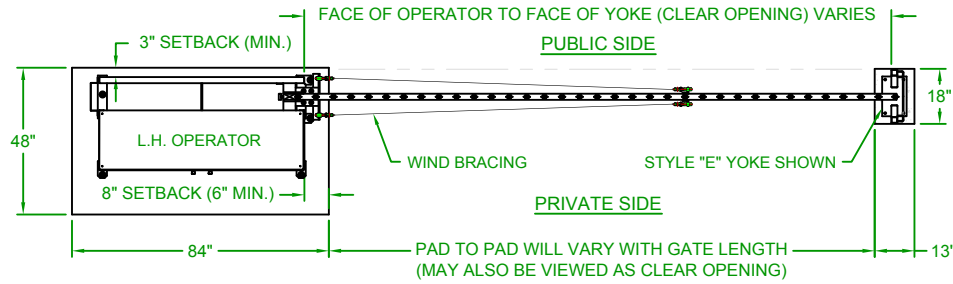

LEFTHAND - VERTICAL PIVOT GATE (VPG)

PLAN VIEW