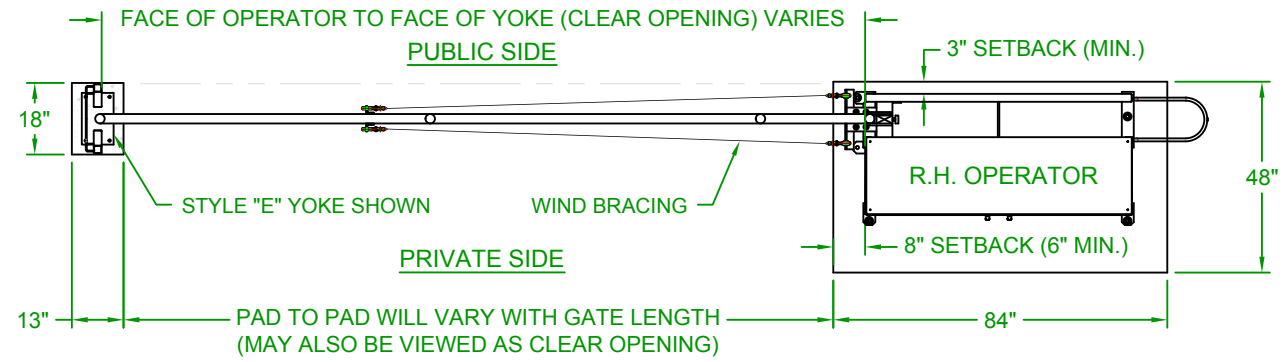

LEFTHAND - VERTICAL PIVOT GATE (VPG)

RIGHTHAND - VERTICAL PIVOT GATE (VPG)

PLAN VIEW

NOTES:

1) ALL OF OUR GATES ARE TYPICALLY DRAWN FROM THE PRIVATE SIDE LOOKING OUT.
2) LENGTH AND HEIGHT VARIES, CONSULT WITH AUTOGATE SALES FOR MORE INFORMATION.
3) SHOWN WITH STANDARD 5" STYLE "E" YOKE. SEE DRAWING #105 FOR YOKE STYLES.
4) CONTOURS AND CURBS WILL REQUIRE CUSTOM DRAWINGS. (CONSULT WITH AUTOGATE).

Rev.:	Description:	Date:	Drn. By:	Ckd. By:
C	COMBINED LEFT AND RIGHT HAND GATES ON ONE PRINT	07/20/16	MKS	KAY
B	VPG WAS VPL & INCREASED BARRIER SCREEN COVERAGE	04/29/15	MKS	DMR
A	UPDATED PRINT - OPERATOR SHOWN MORE ACCURATELY	03/04/13	SLD	MKS

DO NOT SCALE	
NOTICE	THE INFORMATION CONTAINED ON THIS DOCUMENT IS CONFIDENTIAL. ANY DISSEMINATION, UNAPPROVED DISCLOSURE OR COPYING OF THIS INFORMATION IS STRICTLY PROHIBITED.
UNLESS OTHERWISE SPECIFIED	DIMENSIONS ARE IN INCHES
	ANGLES ± 1°
	X/X ± 1/32, .XX ± .01, .XXX ± .005

Date:	4/19/07	AutoGate Gate Entry Systems Berlin Heights, Ohio FAX (419) 588-3514
Drn. By:	MKS	
Ckd. By:	DMR	
Dwg.:	300 Chainlink VPG	
Title:	300 Chainlink Vertical Pivot Gate (VPG)