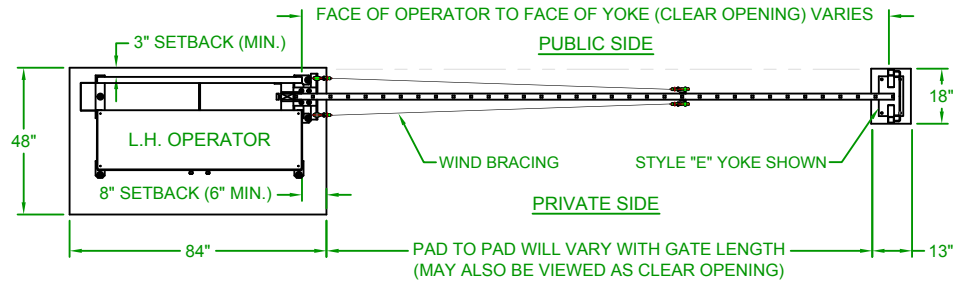

LEFTHAND - VERTICAL PIVOT GATE (VPG)

PLAN VIEW