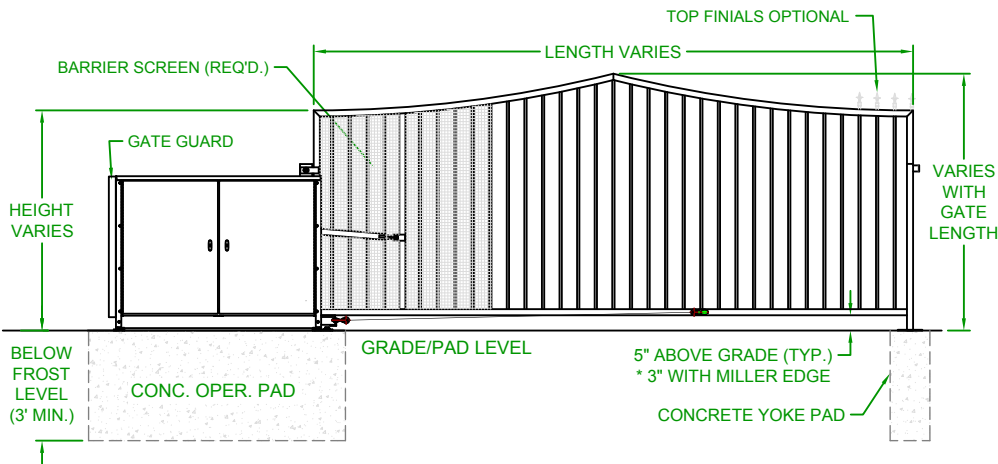

Date:	4/19/07
Drn. By:	MKS
Ckd. By:	DMR
Dwg.:	700 Saratoga VPG
Title:	700 Saratoga Vertical Pivot Gate (VPG)

AutoGate
Gate Entry Systems
Berlin Heights, Ohio
FAX (419) 588-3514

LEFTHAND - VERTICAL PIVOT GATE (VPG)

PLAN VIEW

RIGHTHAND - VERTICAL PIVOT GATE (VPG)

PLAN VIEW

ELEVATION VIEW
VIEWED FROM PRIVATE SIDE

ELEVATION VIEW
VIEWED FROM PRIVATE SIDE

NOTES:

- 1) ALL OF OUR GATES ARE TYPICALLY DRAWN FROM THE PRIVATE SIDE LOOKING OUT.
- 2) LENGTH AND HEIGHT VARIES, CONSULT WITH AUTOGATE SALES FOR MORE INFORMATION.
- 3) SHOWN WITH STANDARD 5' STYLE "E" YOKE. SEE DRAWING #105 FOR YOKE STYLES.
- 4) CONTOURS AND CURBS WILL REQUIRE CUSTOM DRAWINGS. (CONSULT WITH AUTOGATE).