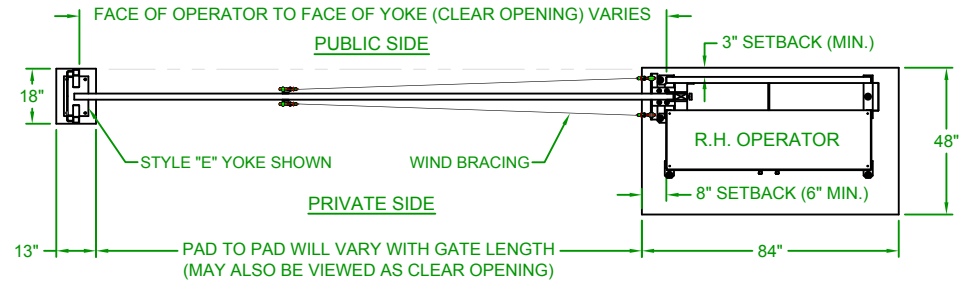

RIGHTHAND - VERTICAL PIVOT GATE (VPG)

PLAN VIEW