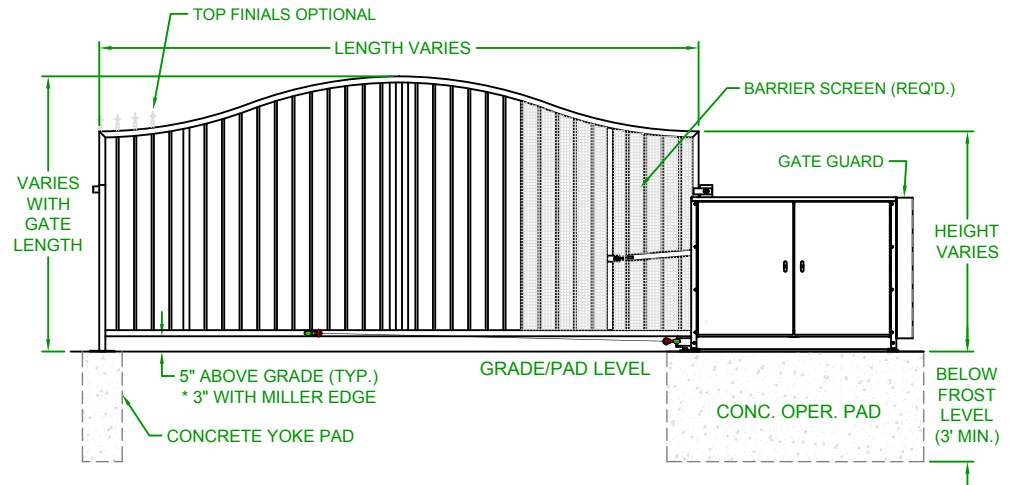

Date:	4/19/07
Drn. By:	MKS
Ckd. By:	DMR

Dwg.:	500 Buckeye VPG
Title:	500 Buckeye Vertical Pivot Gate (VPG)

LEFTHAND - VERTICAL PIVOT GATE (VPG)

PLAN VIEW

RIGHTHAND - VERTICAL PIVOT GATE (VPG)

PLAN VIEW

ELEVATION VIEW
VIEWED FROM PRIVATE SIDE

ELEVATION VIEW
VIEWED FROM PRIVATE SIDE

NOTES:

- 1) ALL OF OUR GATES ARE TYPICALLY DRAWN FROM THE PRIVATE SIDE LOOKING OUT.
- 2) LENGTH AND HEIGHT VARIES, CONSULT WITH AUTOGATE SALES FOR MORE INFORMATION.
- 3) SHOWN WITH STANDARD 5' STYLE "E" YOKE. SEE DRAWING #105 FOR YOKE STYLES.
- 4) CONTOURS AND CURBS WILL REQUIRE CUSTOM DRAWINGS. (CONSULT WITH AUTOGATE).