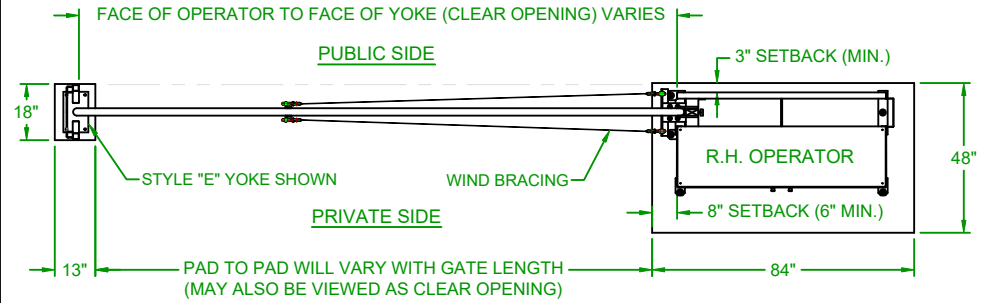

LEFTHAND - VERTICAL PIVOT GATE (VPG)

PLAN VIEW

**ELEVATION VIEW
VIEWED FROM PRIVATE SIDE**

RIGHTHAND - VERTICAL PIVOT GATE (VPG)

PLAN VIEW

**ELEVATION VIEW
VIEWED FROM PRIVATE SIDE**

NOTES:

- 1) ALL OF OUR GATES ARE TYPICALLY DRAWN FROM THE PRIVATE SIDE LOOKING OUT.
- 2) LENGTH AND HEIGHT VARIES, CONSULT WITH AUTOGATE SALES FOR MORE INFORMATION.
- 3) SHOWN WITH STANDARD 5' STYLE "E" YOKE. SEE DRAWING #105 FOR YOKE STYLES.
- 4) CONTOURS AND CURBS WILL REQUIRE CUSTOM DRAWINGS. (CONSULT WITH AUTOGATE).