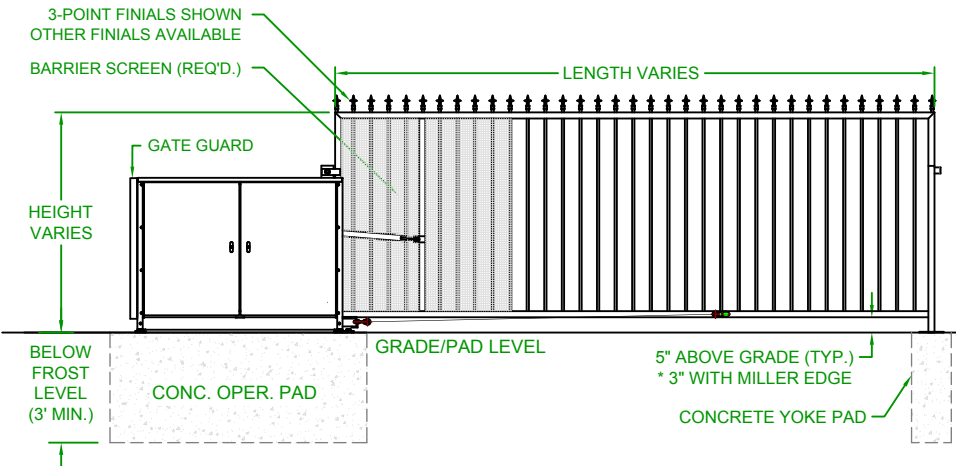

PLAN VIEW

RIGHTHAND - VERTICAL PIVOT GATE (VPG)

PLAN VIEW

**ELEVATION VIEW
VIEWED FROM PRIVATE SIDE**

**ELEVATION VIEW
VIEWED FROM PRIVATE SIDE**

NOTES:

- 1) ALL OF OUR GATES ARE TYPICALLY DRAWN FROM THE PRIVATE SIDE LOOKING OUT.
- 2) LENGTH AND HEIGHT VARIES, CONSULT WITH AUTOGATE SALES FOR MORE INFORMATION.
- 3) SHOWN WITH STANDARD 5' STYLE "E" YOKE. SEE DRAWING #105 FOR YOKE STYLES.
- 4) CONTOURS AND CURBS WILL REQUIRE CUSTOM DRAWINGS. (CONSULT WITH AUTOGATE).

		DO NOT SCALE			<p style="text-align: center;">NOTICE</p> <p>THE INFORMATION CONTAINED ON THIS DOCUMENT IS CONFIDENTIAL. ANY DISSEMINATION, UNAPPROVED DISCLOSURE OR COPYING OF THIS INFORMATION IS STRICTLY PROHIBITED.</p> <p>UNLESS OTHERWISE SPECIFIED DIMENSIONS ARE IN INCHES ANGLES ± 1° XX ± 1/32, .XX ± .01, .XXX ± .005</p>	Date: 4/19/07	<p>AutoGate Gate Entry Systems Berlin Heights, Ohio FAX (419) 588-3514</p>
		Rev.:	Description:	Date:		Drn. By:	
C	COMBINED LEFT AND RIGHT HAND GATES ON ONE PRINT	07/20/16	MKS	KAY	Drn. By: MKS	Ckd. By: DMR	
B	VPG WAS VPL & INCREASED BARRIER SCREEN COVERAGE	04/29/15	MKS	DMR			Title: 400 Catawba Vertical Pivot Gate (VPG)
A	UPDATED PRINT - OPERATOR SHOWN MORE ACCURATELY	03/04/13	SLD	MKS			

LEFTHAND - VERTICAL PIVOT GATE (VPG)

PLAN VIEW

RIGHTHAND - VERTICAL PIVOT GATE (VPG)

PLAN VIEW

**ELEVATION VIEW
VIEWED FROM PRIVATE SIDE**

**ELEVATION VIEW
VIEWED FROM PRIVATE SIDE**

NOTES:

- 1) ALL OF OUR GATES ARE TYPICALLY DRAWN FROM THE PRIVATE SIDE LOOKING OUT.
- 2) LENGTH AND HEIGHT VARIES, CONSULT WITH AUTOGATE SALES FOR MORE INFORMATION.
- 3) SHOWN WITH STANDARD 5' STYLE "E" YOKE. SEE DRAWING #105 FOR YOKE STYLES.
- 4) CONTOURS AND CURBS WILL REQUIRE CUSTOM DRAWINGS. (CONSULT WITH AUTOGATE).

Rev.:	Description:	Date:	Drn. By:	Ckd. By:
C	COMBINED LEFT AND RIGHT HAND GATES ON ONE PRINT	07/20/16	MKS	KAY
B	VPG WAS VPL & INCREASED BARRIER SCREEN COVERAGE	04/29/15	MKS	DMR
A	UPDATED PRINT - OPERATOR SHOWN MORE ACCURATELY	03/04/13	SLD	MKS