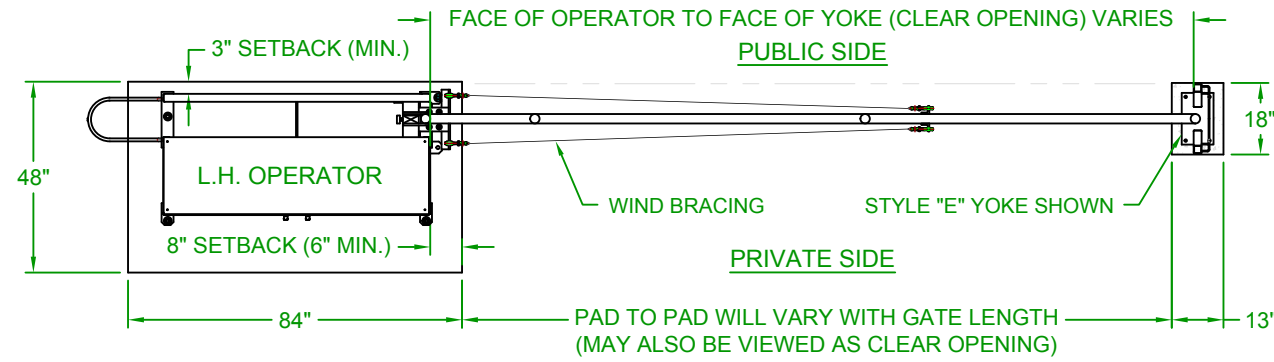

LEFTHAND - VERTICAL PIVOT GATE (VPG)

RIGHTHAND - VERTICAL PIVOT GATE (VPG)

PLAN VIEW