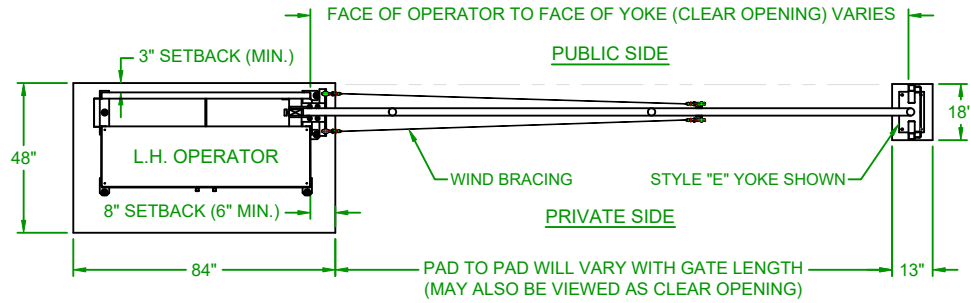

LEFTHAND - VERTICAL PIVOT GATE (VPG)

PLAN VIEW

**ELEVATION VIEW
VIEWED FROM PRIVATE SIDE**

RIGHTHAND - VERTICAL PIVOT GATE (VPG)

PLAN VIEW

**ELEVATION VIEW
VIEWED FROM PRIVATE SIDE**

NOTES:

- 1) ALL OF OUR GATES ARE TYPICALLY DRAWN FROM THE PRIVATE SIDE LOOKING OUT.
- 2) LENGTH AND HEIGHT VARIES, CONSULT WITH AUTOGATE SALES FOR MORE INFORMATION.
- 3) SHOWN WITH STANDARD 5' STYLE "E" YOKE. SEE DRAWING #105 FOR YOKE STYLES.
- 4) CONTOURS AND CURBS WILL REQUIRE CUSTOM DRAWINGS. (CONSULT WITH AUTOGATE).