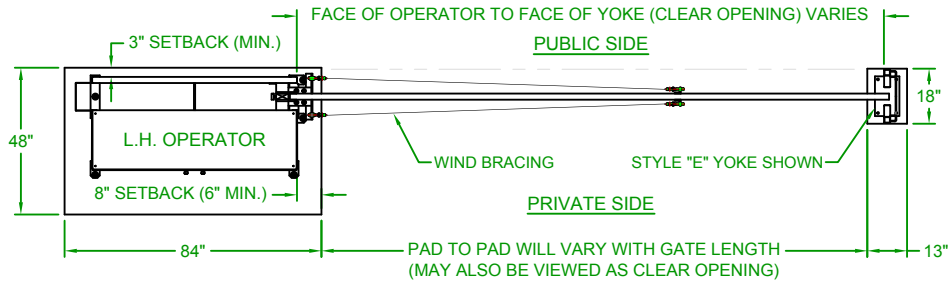

LEFTHAND - VERTICAL PIVOT GATE (VPG)

PLAN VIEW