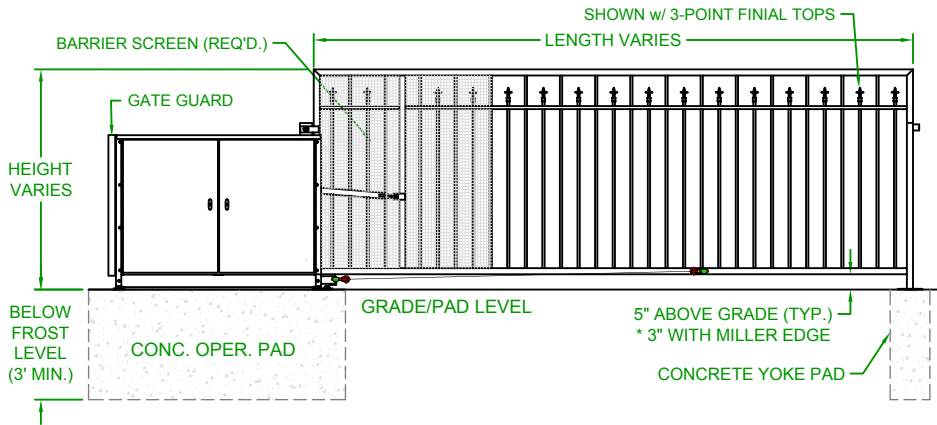

PLAN VIEW

RIGHTHAND - VERTICAL PIVOT GATE (VPG)

PLAN VIEW

ELEVATION VIEW
VIEWED FROM PRIVATE SIDE

ELEVATION VIEW
VIEWED FROM PRIVATE SIDE

NOTES:

- 1) ALL OF OUR GATES ARE TYPICALLY DRAWN FROM THE PRIVATE SIDE LOOKING OUT.
- 2) LENGTH AND HEIGHT VARIES, CONSULT WITH AUTOGATE SALES FOR MORE INFORMATION.
- 3) SHOWN WITH STANDARD 5' STYLE "E" YOKE. SEE DRAWING #105 FOR YOKE STYLES.
- 4) CONTOURS AND CURBS WILL REQUIRE CUSTOM DRAWINGS. (CONSULT WITH AUTOGATE).

LEFTHAND - VERTICAL PIVOT GATE (VPG)

PLAN VIEW

RIGHTHAND - VERTICAL PIVOT GATE (VPG)

PLAN VIEW

ELEVATION VIEW
VIEWED FROM PRIVATE SIDE

ELEVATION VIEW
VIEWED FROM PRIVATE SIDE

NOTES:

- 1) ALL OF OUR GATES ARE TYPICALLY DRAWN FROM THE PRIVATE SIDE LOOKING OUT.
- 2) LENGTH AND HEIGHT VARIES, CONSULT WITH AUTOGATE SALES FOR MORE INFORMATION.
- 3) SHOWN WITH STANDARD 5' STYLE "E" YOKE. SEE DRAWING #105 FOR YOKE STYLES.
- 4) CONTOURS AND CURBS WILL REQUIRE CUSTOM DRAWINGS. (CONSULT WITH AUTOGATE).

Rev.:	Description:	Date:	Drn. By:	Ckd. By:	<p style="text-align: center;">DO NOT SCALE</p>	NOTICE		Date:	4/19/07
C	COMBINED LEFT AND RIGHT HAND GATES ON ONE PRINT	07/20/16	MKS	KAY		<p>THE INFORMATION CONTAINED ON THIS DOCUMENT IS CONFIDENTIAL. ANY DISSEMINATION, UNAPPROVED DISCLOSURE OR COPYING OF THIS INFORMATION IS STRICTLY PROHIBITED.</p> <p>UNLESS OTHERWISE SPECIFIED DIMENSIONS ARE IN INCHES ANGLES ± 1° XX ± 1/32, XX ± .01, XXX ± .005</p>	Date:		4/19/07
B	VPG WAS VPL & INCREASED BARRIER SCREEN COVERAGE	04/29/15	MKS	DMR			Drn. By:		MKS
A	UPDATED PRINT - OPERATOR SHOWN MORE ACCURATELY	03/04/13	SLD	MKS			Ckd. By:		DMR
							Dwg.:		900 Ohioian VPG
						Title:		900 Ohioian Vertical Pivot Gate (VPG)	