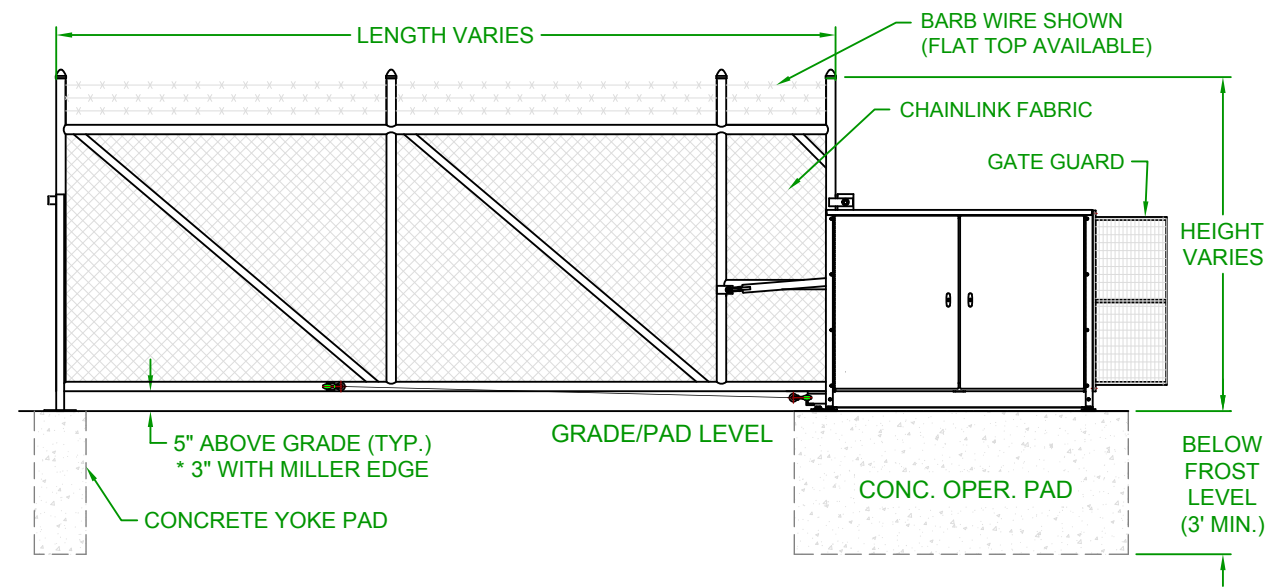

Date:	4/19/07	
Drn. By:	MKS	
Ckd. By:	DMR	
Dwg.:	200 Barracuda VPG	
Title:	200 Barracuda Vertical Pivot Gate (VPG)	

LEFTHAND - VERTICAL PIVOT GATE (VPG)

RIGHTHAND - VERTICAL PIVOT GATE (VPG)

PLAN VIEW

PLAN VIEW

**ELEVATION VIEW
VIEWED FROM PRIVATE SIDE**

**ELEVATION VIEW
VIEWED FROM PRIVATE SIDE**

NOTES:

- 1) ALL OF OUR GATES ARE TYPICALLY DRAWN FROM THE PRIVATE SIDE LOOKING OUT.
- 2) LENGTH AND HEIGHT VARIES, CONSULT WITH AUTOGATE SALES FOR MORE INFORMATION.
- 3) SHOWN WITH STANDARD 5" STYLE "E" YOKE. SEE DRAWING #105 FOR YOKE STYLES.
- 4) CONTOURS AND CURBS WILL REQUIRE CUSTOM DRAWINGS. (CONSULT WITH AUTOGATE).