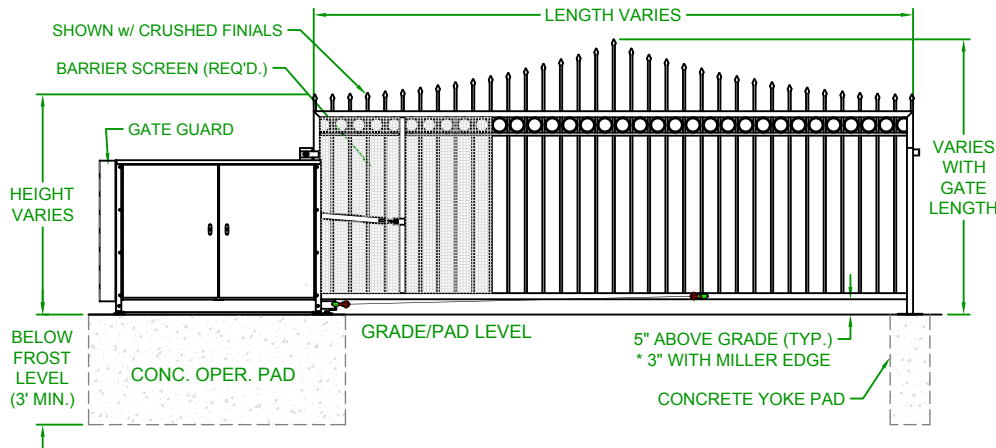

Date:	4/19/07
Drn. By:	MKS
Ckd. By:	DMR
Dwg.:	600 Congress VPG
Title:	600 Congress Vertical Pivot Gate (VPG)

AutoGate
Gate Entry Systems
Berlin Heights, Ohio
FAX (419) 588-3514

LEFTHAND - VERTICAL PIVOT GATE (VPG)

PLAN VIEW

RIGHTHAND - VERTICAL PIVOT GATE (VPG)

PLAN VIEW

ELEVATION VIEW
VIEWED FROM PRIVATE SIDE

ELEVATION VIEW
VIEWED FROM PRIVATE SIDE

NOTES:

- 1) ALL OF OUR GATES ARE TYPICALLY DRAWN FROM THE PRIVATE SIDE LOOKING OUT.
- 2) LENGTH AND HEIGHT VARIES, CONSULT WITH AUTOGATE SALES FOR MORE INFORMATION.
- 3) SHOWN WITH STANDARD 5' STYLE "E" YOKE. SEE DRAWING #105 FOR YOKE STYLES.
- 4) CONTOURS AND CURBS WILL REQUIRE CUSTOM DRAWINGS. (CONSULT WITH AUTOGATE).