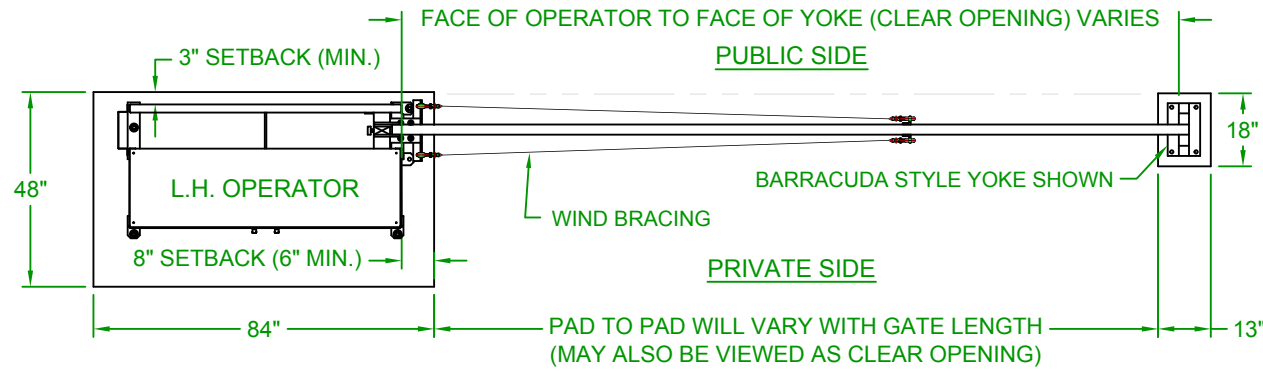

LEFTHAND - VERTICAL PIVOT GATE (VPG)

PLAN VIEW

**ELEVATION VIEW
VIEWED FROM PRIVATE SIDE**

RIGHTHAND - VERTICAL PIVOT GATE (VPG)

PLAN VIEW

**ELEVATION VIEW
VIEWED FROM PRIVATE SIDE**

NOTES:

- 1) ALL OF OUR GATES ARE TYPICALLY DRAWN FROM THE PRIVATE SIDE LOOKING OUT.
- 2) LENGTH AND HEIGHT VARIES, CONSULT WITH AUTOGATE SALES FOR MORE INFORMATION.
- 3) SHOWN WITH STANDARD 5' STYLE "E" YOKE. SEE DRAWING #105 FOR YOKE STYLES.
- 4) CONTOURS AND CURBS WILL REQUIRE CUSTOM DRAWINGS. (CONSULT WITH AUTOGATE).

Date: 4/19/07
Dwn. By: MKS
Ckd. By: DMR

Dwg.: 100 Cornhusker VPG
Title: 100 Cornhusker Vertical Pivot Gate (VPG)

DO NOT SCALE					
Rev.:	Description:	Date:	Dwn. By:	Ckd. By:	
C	COMBINED LEFT AND RIGHT HAND GATES ON ONE PRINT	07/20/16	MKS	KAY	
B	VPG WAS VPL & INCREASED BARRIER SCREEN COVERAGE	04/29/15	MKS	DMR	
A	UPDATED PRINT - OPERATOR SHOWN MORE ACCURATELY	03/04/13	SLD	MKS	

LEFTHAND - VERTICAL PIVOT GATE (VPG)

PLAN VIEW

RIGHTHAND - VERTICAL PIVOT GATE (VPG)

PLAN VIEW

**ELEVATION VIEW
VIEWED FROM PRIVATE SIDE**

**ELEVATION VIEW
VIEWED FROM PRIVATE SIDE**

NOTES:

- 1) ALL OF OUR GATES ARE TYPICALLY DRAWN FROM THE PRIVATE SIDE LOOKING OUT.
- 2) LENGTH AND HEIGHT VARIES, CONSULT WITH AUTOGATE SALES FOR MORE INFORMATION.
- 3) SHOWN WITH A PAD MOUNTED BARRACUDA STYLE YOKE (ALSO AVAILABLE IN A POST MOUNT).
- 4) CONTOURS AND CURBS WILL REQUIRE CUSTOM DRAWINGS. (CONSULT WITH AUTOGATE).