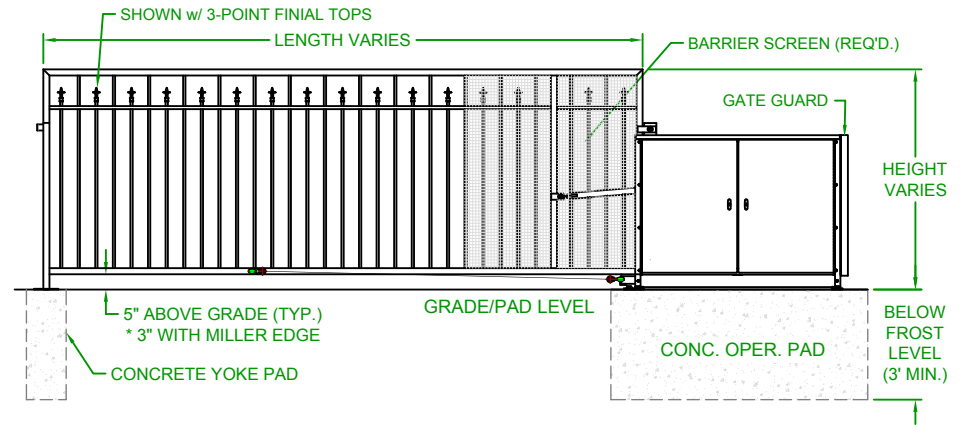

LEFTHAND - VERTICAL PIVOT GATE (VPG)

PLAN VIEW

RIGHTHAND - VERTICAL PIVOT GATE (VPG)

PLAN VIEW

ELEVATION VIEW
VIEWED FROM PRIVATE SIDE

ELEVATION VIEW
VIEWED FROM PRIVATE SIDE

NOTES:

- 1) ALL OF OUR GATES ARE TYPICALLY DRAWN FROM THE PRIVATE SIDE LOOKING OUT.
- 2) LENGTH AND HEIGHT VARIES, CONSULT WITH AUTOGATE SALES FOR MORE INFORMATION.
- 3) SHOWN WITH STANDARD 5' STYLE "E" YOKE. SEE DRAWING #105 FOR YOKE STYLES.
- 4) CONTOURS AND CURBS WILL REQUIRE CUSTOM DRAWINGS. (CONSULT WITH AUTOGATE).

Rev.:	Description:	Date:	Drn. By:	Ckd. By:	<p style="text-align: center;">DO NOT SCALE</p>	NOTICE		Date:	4/19/07
C	COMBINED LEFT AND RIGHT HAND GATES ON ONE PRINT	07/20/16	MKS	KAY		<p>THE INFORMATION CONTAINED ON THIS DOCUMENT IS CONFIDENTIAL. ANY DISSEMINATION, UNAPPROVED DISCLOSURE OR COPYING OF THIS INFORMATION IS STRICTLY PROHIBITED.</p> <p>UNLESS OTHERWISE SPECIFIED DIMENSIONS ARE IN INCHES ANGLES ± 1° XX ± 1/32, XX ± .01, XXX ± .005</p>	Date:		4/19/07
B	VPG WAS VPL & INCREASED BARRIER SCREEN COVERAGE	04/29/15	MKS	DMR			Drn. By:		MKS
A	UPDATED PRINT - OPERATOR SHOWN MORE ACCURATELY	03/04/13	SLD	MKS			Ckd. By:		DMR
							Dwg.:		900 Ohioian VPG
						Title:		900 Ohioian Vertical Pivot Gate (VPG)	