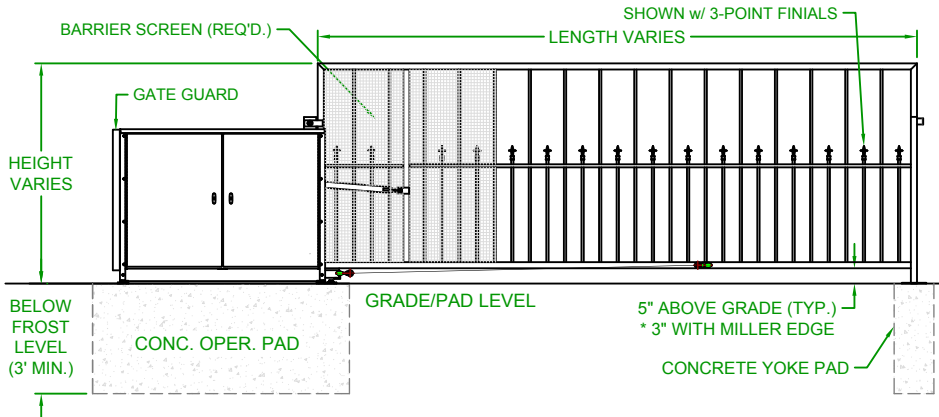

LEFTHAND - VERTICAL PIVOT GATE (VPG)

PLAN VIEW

RIGHTHAND - VERTICAL PIVOT GATE (VPG)

PLAN VIEW

ELEVATION VIEW
VIEWED FROM PRIVATE SIDE

ELEVATION VIEW
VIEWED FROM PRIVATE SIDE

NOTES:

- 1) ALL OF OUR GATES ARE TYPICALLY DRAWN FROM THE PRIVATE SIDE LOOKING OUT.
- 2) LENGTH AND HEIGHT VARIES, CONSULT WITH AUTOGATE SALES FOR MORE INFORMATION.
- 3) SHOWN WITH STANDARD 5' STYLE "E" YOKE. SEE DRAWING #105 FOR YOKE STYLES.
- 4) CONTOURS AND CURBS WILL REQUIRE CUSTOM DRAWINGS. (CONSULT WITH AUTOGATE).

Rev.:	Description:	Date:	Drn. By:	Ckd. By:	<p style="text-align: center;">DO NOT SCALE</p>	NOTICE		Date:	4/19/07
C	COMBINED LEFT AND RIGHT HAND GATES ON ONE PRINT	07/20/16	MKS	KAY		<p>THE INFORMATION CONTAINED ON THIS DOCUMENT IS CONFIDENTIAL. ANY DISSEMINATION, UNAPPROVED DISCLOSURE OR COPYING OF THIS INFORMATION IS STRICTLY PROHIBITED.</p> <p>UNLESS OTHERWISE SPECIFIED DIMENSIONS ARE IN INCHES ANGLES ± 1° XX ± 1/32, XX ± .01, XXX ± .005</p>	Date:		4/19/07
B	VPG WAS VPL & INCREASED BARRIER SCREEN COVERAGE	04/29/15	MKS	DMR			Drn. By:		MKS
A	UPDATED PRINT - OPERATOR SHOWN MORE ACCURATELY	03/04/13	SLD	MKS			Ckd. By:		DMR
							Dwg.:		900 Ohioian VPG
						Title:		900 Ohioian Vertical Pivot Gate (VPG)	

LEFTHAND - VERTICAL PIVOT GATE (VPG)

PLAN VIEW

RIGHTHAND - VERTICAL PIVOT GATE (VPG)

PLAN VIEW

**ELEVATION VIEW
VIEWED FROM PRIVATE SIDE**

**ELEVATION VIEW
VIEWED FROM PRIVATE SIDE**

NOTES:

- 1) ALL OF OUR GATES ARE TYPICALLY DRAWN FROM THE PRIVATE SIDE LOOKING OUT.
- 2) LENGTH AND HEIGHT VARIES, CONSULT WITH AUTOGATE SALES FOR MORE INFORMATION.
- 3) SHOWN WITH STANDARD 5' STYLE "E" YOKE. SEE DRAWING #105 FOR YOKE STYLES.
- 4) CONTOURS AND CURBS WILL REQUIRE CUSTOM DRAWINGS. (CONSULT WITH AUTOGATE).