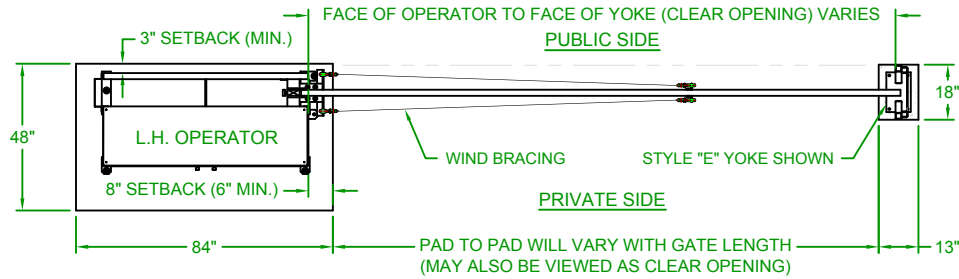

LEFTHAND - VERTICAL PIVOT GATE (VPG)

PLAN VIEW