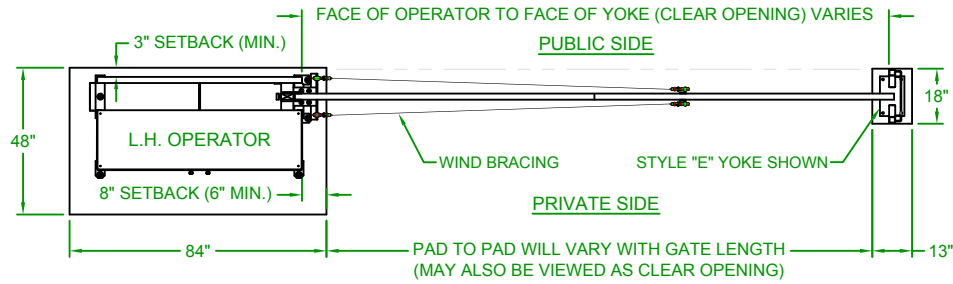

LEFTHAND - VERTICAL PIVOT GATE (VPG)

PLAN VIEW