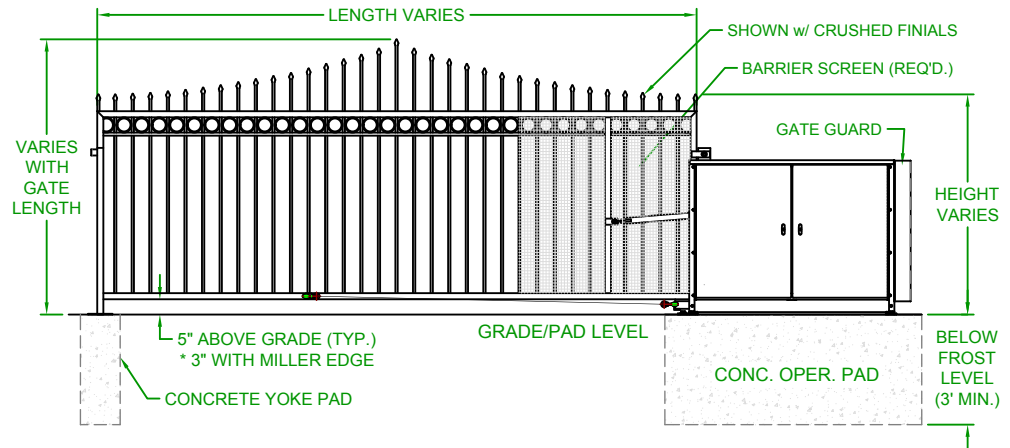

PLAN VIEW

RIGHTHAND - VERTICAL PIVOT GATE (VPG)

PLAN VIEW

ELEVATION VIEW
VIEWED FROM PRIVATE SIDE

ELEVATION VIEW
VIEWED FROM PRIVATE SIDE

NOTES:

- 1) ALL OF OUR GATES ARE TYPICALLY DRAWN FROM THE PRIVATE SIDE LOOKING OUT.
- 2) LENGTH AND HEIGHT VARIES, CONSULT WITH AUTOGATE SALES FOR MORE INFORMATION.
- 3) SHOWN WITH STANDARD 5' STYLE "E" YOKE. SEE DRAWING #105 FOR YOKE STYLES.
- 4) CONTOURS AND CURBS WILL REQUIRE CUSTOM DRAWINGS. (CONSULT WITH AUTOGATE).