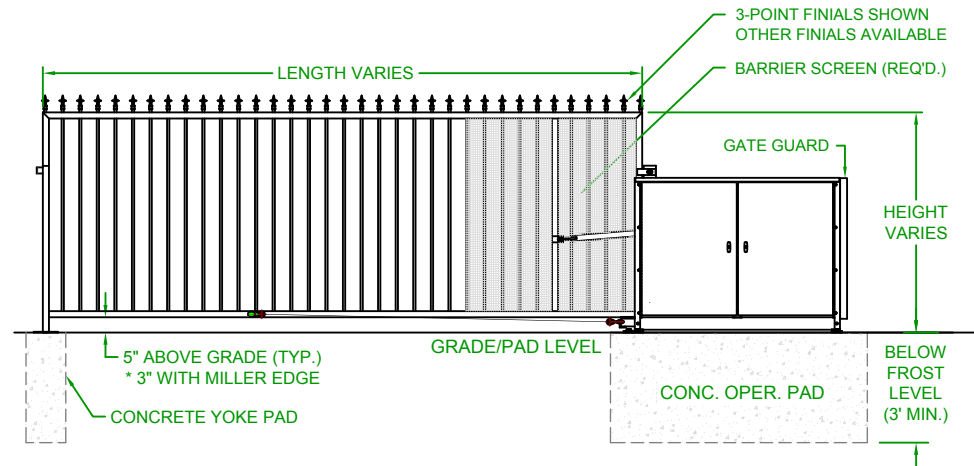

PLAN VIEW

RIGHTHAND - VERTICAL PIVOT GATE (VPG)

PLAN VIEW

**ELEVATION VIEW
VIEWED FROM PRIVATE SIDE**

**ELEVATION VIEW
VIEWED FROM PRIVATE SIDE**

NOTES:

- 1) ALL OF OUR GATES ARE TYPICALLY DRAWN FROM THE PRIVATE SIDE LOOKING OUT.
- 2) LENGTH AND HEIGHT VARIES, CONSULT WITH AUTOGATE SALES FOR MORE INFORMATION.
- 3) SHOWN WITH STANDARD 5' STYLE "E" YOKE. SEE DRAWING #105 FOR YOKE STYLES.
- 4) CONTOURS AND CURBS WILL REQUIRE CUSTOM DRAWINGS. (CONSULT WITH AUTOGATE).

		DO NOT SCALE			<p style="text-align: center;">NOTICE</p> <p>THE INFORMATION CONTAINED ON THIS DOCUMENT IS CONFIDENTIAL. ANY DISSEMINATION, UNAPPROVED DISCLOSURE OR COPYING OF THIS INFORMATION IS STRICTLY PROHIBITED.</p> <p>UNLESS OTHERWISE SPECIFIED DIMENSIONS ARE IN INCHES ANGLES ± 1° XX ± 1/32, .XX ± .01, .XXX ± .005</p>	Date: 4/19/07	<p>AutoGate Gate Entry Systems Berlin Heights, Ohio FAX (419) 588-3514</p>
		Rev.:	Description:	Date:		Drn. By:	
C	COMBINED LEFT AND RIGHT HAND GATES ON ONE PRINT	07/20/16	MKS	KAY	Drn. By: MKS	Ckd. By: DMR	
B	VPG WAS VPL & INCREASED BARRIER SCREEN COVERAGE	04/29/15	MKS	DMR			Title: 400 Catawba Vertical Pivot Gate (VPG)
A	UPDATED PRINT - OPERATOR SHOWN MORE ACCURATELY	03/04/13	SLD	MKS			

LEFTHAND - VERTICAL PIVOT GATE (VPG)

PLAN VIEW

RIGHTHAND - VERTICAL PIVOT GATE (VPG)

PLAN VIEW

**ELEVATION VIEW
VIEWED FROM PRIVATE SIDE**

**ELEVATION VIEW
VIEWED FROM PRIVATE SIDE**

NOTES:

- 1) ALL OF OUR GATES ARE TYPICALLY DRAWN FROM THE PRIVATE SIDE LOOKING OUT.
- 2) LENGTH AND HEIGHT VARIES, CONSULT WITH AUTOGATE SALES FOR MORE INFORMATION.
- 3) SHOWN WITH STANDARD 5' STYLE "E" YOKE. SEE DRAWING #105 FOR YOKE STYLES.
- 4) CONTOURS AND CURBS WILL REQUIRE CUSTOM DRAWINGS. (CONSULT WITH AUTOGATE).

Rev.:	Description:	Date:	Drn. By:	Ckd. By:
C	COMBINED LEFT AND RIGHT HAND GATES ON ONE PRINT	07/20/16	MKS	KAY
B	VPG WAS VPL & INCREASED BARRIER SCREEN COVERAGE	04/29/15	MKS	DMR
A	UPDATED PRINT - OPERATOR SHOWN MORE ACCURATELY	03/04/13	SLD	MKS