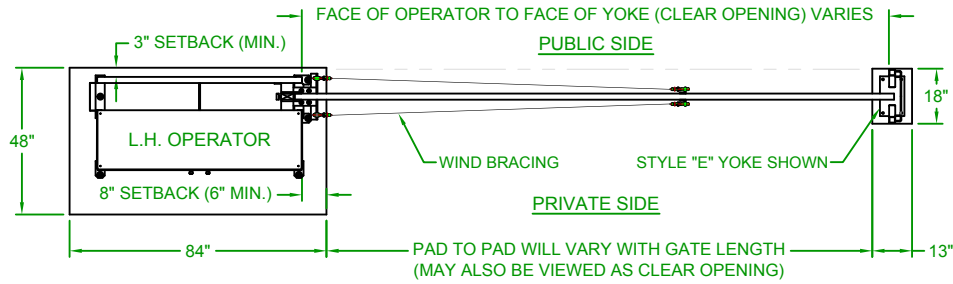

LEFTHAND - VERTICAL PIVOT GATE (VPG)

PLAN VIEW