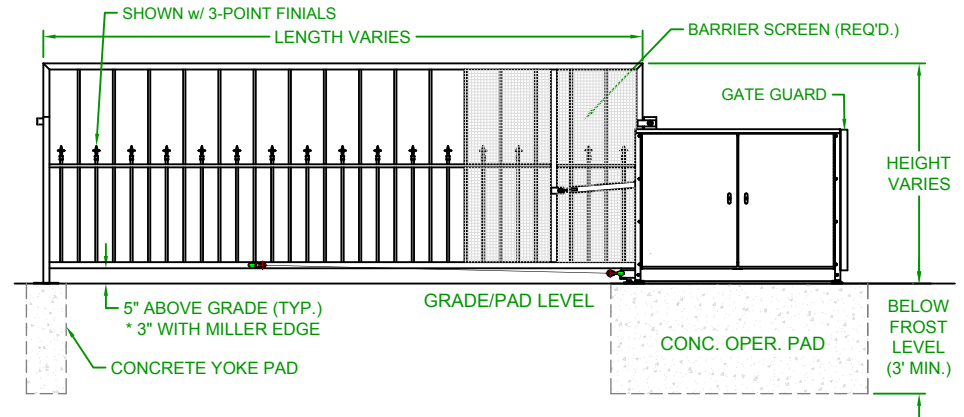

LEFTHAND - VERTICAL PIVOT GATE (VPG)

PLAN VIEW

RIGHTHAND - VERTICAL PIVOT GATE (VPG)

PLAN VIEW

ELEVATION VIEW
VIEWED FROM PRIVATE SIDE

ELEVATION VIEW
VIEWED FROM PRIVATE SIDE

NOTES:

- 1) ALL OF OUR GATES ARE TYPICALLY DRAWN FROM THE PRIVATE SIDE LOOKING OUT.
- 2) LENGTH AND HEIGHT VARIES, CONSULT WITH AUTOGATE SALES FOR MORE INFORMATION.
- 3) SHOWN WITH STANDARD 5' STYLE "E" YOKE. SEE DRAWING #105 FOR YOKE STYLES.
- 4) CONTOURS AND CURBS WILL REQUIRE CUSTOM DRAWINGS. (CONSULT WITH AUTOGATE).

Rev.:	Description:	Date:	Drn. By:	Ckd. By:	<p style="text-align: center;">DO NOT SCALE</p>	NOTICE		Date:	4/19/07
C	COMBINED LEFT AND RIGHT HAND GATES ON ONE PRINT	07/20/16	MKS	KAY		<p>THE INFORMATION CONTAINED ON THIS DOCUMENT IS CONFIDENTIAL. ANY DISSEMINATION, UNAPPROVED DISCLOSURE OR COPYING OF THIS INFORMATION IS STRICTLY PROHIBITED.</p> <p>UNLESS OTHERWISE SPECIFIED DIMENSIONS ARE IN INCHES ANGLES ± 1° XX ± 1/32, XX ± .01, XXX ± .005</p>	Date:		4/19/07
B	VPG WAS VPL & INCREASED BARRIER SCREEN COVERAGE	04/29/15	MKS	DMR			Drn. By:		MKS
A	UPDATED PRINT - OPERATOR SHOWN MORE ACCURATELY	03/04/13	SLD	MKS			Ckd. By:		DMR
							Dwg.:		900 Ohioian VPG
						Title:		900 Ohioian Vertical Pivot Gate (VPG)	

LEFTHAND - VERTICAL PIVOT GATE (VPG)

PLAN VIEW

RIGHTHAND - VERTICAL PIVOT GATE (VPG)

PLAN VIEW

**ELEVATION VIEW
VIEWED FROM PRIVATE SIDE**

**ELEVATION VIEW
VIEWED FROM PRIVATE SIDE**

NOTES:

- 1) ALL OF OUR GATES ARE TYPICALLY DRAWN FROM THE PRIVATE SIDE LOOKING OUT.
- 2) LENGTH AND HEIGHT VARIES, CONSULT WITH AUTOGATE SALES FOR MORE INFORMATION.
- 3) SHOWN WITH STANDARD 5' STYLE "E" YOKE. SEE DRAWING #105 FOR YOKE STYLES.
- 4) CONTOURS AND CURBS WILL REQUIRE CUSTOM DRAWINGS. (CONSULT WITH AUTOGATE).