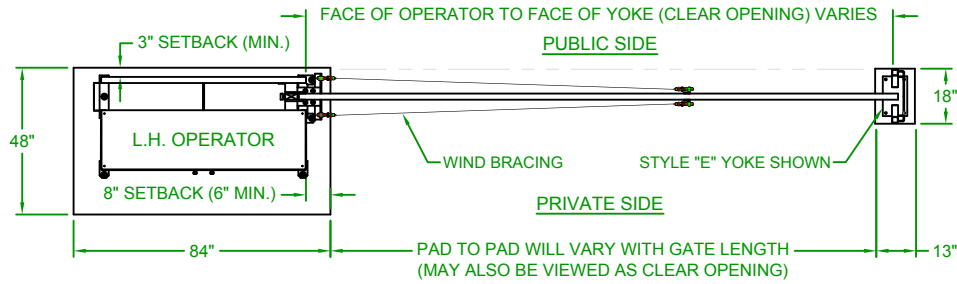

LEFTHAND - VERTICAL PIVOT GATE (VPG)

PLAN VIEW