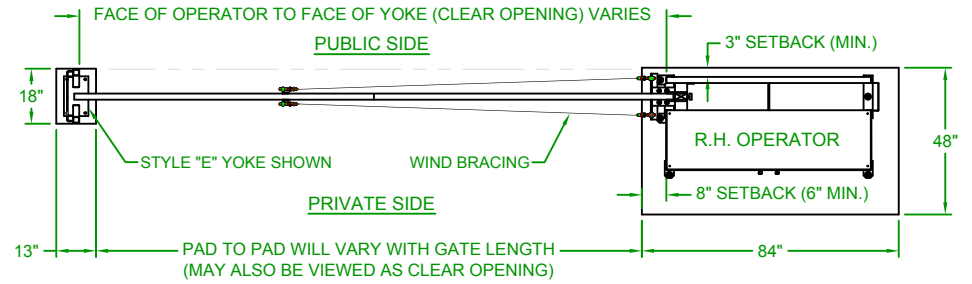

Date:	4/19/07
Drn. By:	MKS
Ckd. By:	DMR
Dwg.:	700 Saratoga VPG
Title:	700 Saratoga Vertical Pivot Gate (VPG)

AutoGate
Gate Entry Systems
Berlin Heights, Ohio
FAX (419) 588-3514

LEFTHAND - VERTICAL PIVOT GATE (VPG)

PLAN VIEW

RIGHTHAND - VERTICAL PIVOT GATE (VPG)

PLAN VIEW

ELEVATION VIEW
VIEWED FROM PRIVATE SIDE

ELEVATION VIEW
VIEWED FROM PRIVATE SIDE

NOTES:

- 1) ALL OF OUR GATES ARE TYPICALLY DRAWN FROM THE PRIVATE SIDE LOOKING OUT.
- 2) LENGTH AND HEIGHT VARIES, CONSULT WITH AUTOGATE SALES FOR MORE INFORMATION.
- 3) SHOWN WITH STANDARD 5' STYLE "E" YOKE. SEE DRAWING #105 FOR YOKE STYLES.
- 4) CONTOURS AND CURBS WILL REQUIRE CUSTOM DRAWINGS. (CONSULT WITH AUTOGATE).