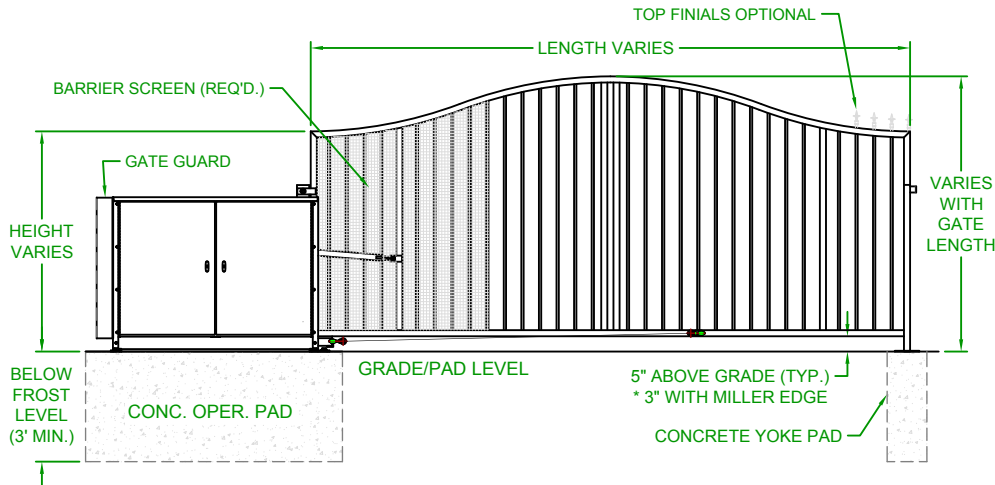

Date:	4/19/07
Drn. By:	MKS
Ckd. By:	DMR

Dwg.:	500 Buckeye VPG
Title:	500 Buckeye Vertical Pivot Gate (VPG)

LEFTHAND - VERTICAL PIVOT GATE (VPG)

PLAN VIEW

RIGHTHAND - VERTICAL PIVOT GATE (VPG)

PLAN VIEW

ELEVATION VIEW
VIEWED FROM PRIVATE SIDE

ELEVATION VIEW
VIEWED FROM PRIVATE SIDE

NOTES:

- 1) ALL OF OUR GATES ARE TYPICALLY DRAWN FROM THE PRIVATE SIDE LOOKING OUT.
- 2) LENGTH AND HEIGHT VARIES, CONSULT WITH AUTOGATE SALES FOR MORE INFORMATION.
- 3) SHOWN WITH STANDARD 5' STYLE "E" YOKE. SEE DRAWING #105 FOR YOKE STYLES.
- 4) CONTOURS AND CURBS WILL REQUIRE CUSTOM DRAWINGS. (CONSULT WITH AUTOGATE).