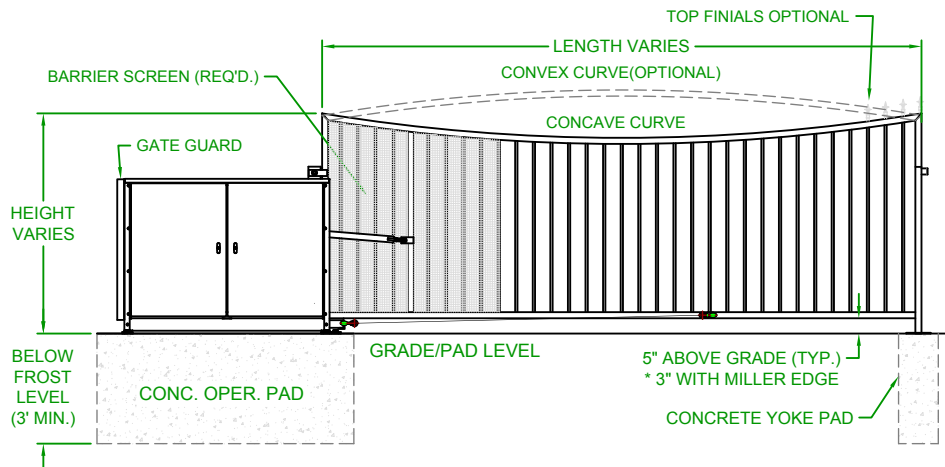

Date:	4/19/07	 <p>AutoGate Gate Entry Systems Berlin Heights, Ohio FAX (419) 588-3514</p>
Drn. By:	MKS	
Ckd. By:	DMR	
Dwg.:	300 Chainlink VPG	
Title:	300 Chainlink Vertical Pivot Gate (VPG)	

LEFTHAND - VERTICAL PIVOT GATE (VPG)

PLAN VIEW

RIGHTHAND - VERTICAL PIVOT GATE (VPG)

PLAN VIEW

**ELEVATION VIEW
VIEWED FROM PRIVATE SIDE**

**ELEVATION VIEW
VIEWED FROM PRIVATE SIDE**

NOTES:

- 1) ALL OF OUR GATES ARE TYPICALLY DRAWN FROM THE PRIVATE SIDE LOOKING OUT.
- 2) LENGTH AND HEIGHT VARIES, CONSULT WITH AUTOGATE SALES FOR MORE INFORMATION.
- 3) SHOWN WITH STANDARD 5' STYLE "E" YOKE. SEE DRAWING #105 FOR YOKE STYLES.
- 4) CONTOURS AND CURBS WILL REQUIRE CUSTOM DRAWINGS. (CONSULT WITH AUTOGATE).

		DO NOT SCALE			<p style="text-align: center;">NOTICE</p> <p>THE INFORMATION CONTAINED ON THIS DOCUMENT IS CONFIDENTIAL. ANY DISSEMINATION, UNAPPROVED DISCLOSURE OR COPYING OF THIS INFORMATION IS STRICTLY PROHIBITED.</p> <p>UNLESS OTHERWISE SPECIFIED DIMENSIONS ARE IN INCHES ANGLES ± 1° XX ± 1/32, .XX ± .01, .XXX ± .005</p>	Date: 4/19/07	<p>AutoGate Gate Entry Systems Berlin Heights, Ohio FAX (419) 588-3514</p>
		Rev.:	Description:	Date:		Drn. By:	
C	COMBINED LEFT AND RIGHT HAND GATES ON ONE PRINT	07/20/16	MKS	KAY	Drn. By: MKS	Ckd. By: DMR	
B	VPG WAS VPL & INCREASED BARRIER SCREEN COVERAGE	04/29/15	MKS	DMR			Title: 400 Catawba Vertical Pivot Gate (VPG)
A	UPDATED PRINT - OPERATOR SHOWN MORE ACCURATELY	03/04/13	SLD	MKS			