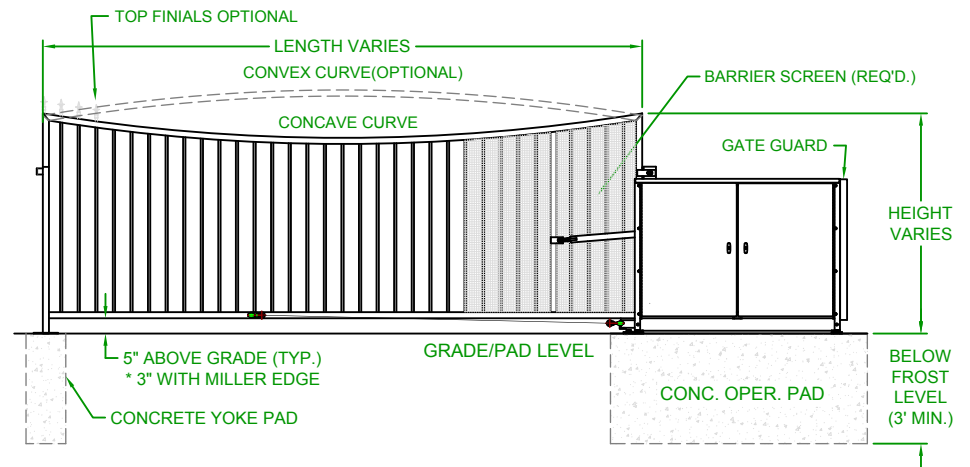

PLAN VIEW

RIGHTHAND - VERTICAL PIVOT GATE (VPG)

PLAN VIEW

**ELEVATION VIEW
VIEWED FROM PRIVATE SIDE**

**ELEVATION VIEW
VIEWED FROM PRIVATE SIDE**

NOTES:

- 1) ALL OF OUR GATES ARE TYPICALLY DRAWN FROM THE PRIVATE SIDE LOOKING OUT.
- 2) LENGTH AND HEIGHT VARIES, CONSULT WITH AUTOGATE SALES FOR MORE INFORMATION.
- 3) SHOWN WITH STANDARD 5' STYLE "E" YOKE. SEE DRAWING #105 FOR YOKE STYLES.
- 4) CONTOURS AND CURBS WILL REQUIRE CUSTOM DRAWINGS. (CONSULT WITH AUTOGATE).

		DO NOT SCALE			<p style="text-align: center;">NOTICE</p> <p>THE INFORMATION CONTAINED ON THIS DOCUMENT IS CONFIDENTIAL. ANY DISSEMINATION, UNAPPROVED DISCLOSURE OR COPYING OF THIS INFORMATION IS STRICTLY PROHIBITED.</p> <p>UNLESS OTHERWISE SPECIFIED DIMENSIONS ARE IN INCHES ANGLES ± 1° XX ± 1/32, .XX ± .01, .XXX ± .005</p>	Date: 4/19/07	<p>AutoGate Gate Entry Systems Berlin Heights, Ohio FAX (419) 588-3514</p>
		Rev.:	Description:	Date:		Drn. By:	
C	COMBINED LEFT AND RIGHT HAND GATES ON ONE PRINT	07/20/16	MKS	KAY	Drn. By: MKS	Ckd. By: DMR	
B	VPG WAS VPL & INCREASED BARRIER SCREEN COVERAGE	04/29/15	MKS	DMR			Title: 400 Catawba Vertical Pivot Gate (VPG)
A	UPDATED PRINT - OPERATOR SHOWN MORE ACCURATELY	03/04/13	SLD	MKS			

LEFTHAND - VERTICAL PIVOT GATE (VPG)

PLAN VIEW

RIGHTHAND - VERTICAL PIVOT GATE (VPG)

PLAN VIEW

**ELEVATION VIEW
VIEWED FROM PRIVATE SIDE**

**ELEVATION VIEW
VIEWED FROM PRIVATE SIDE**

NOTES:

- 1) ALL OF OUR GATES ARE TYPICALLY DRAWN FROM THE PRIVATE SIDE LOOKING OUT.
- 2) LENGTH AND HEIGHT VARIES, CONSULT WITH AUTOGATE SALES FOR MORE INFORMATION.
- 3) SHOWN WITH STANDARD 5' STYLE "E" YOKE. SEE DRAWING #105 FOR YOKE STYLES.
- 4) CONTOURS AND CURBS WILL REQUIRE CUSTOM DRAWINGS. (CONSULT WITH AUTOGATE).