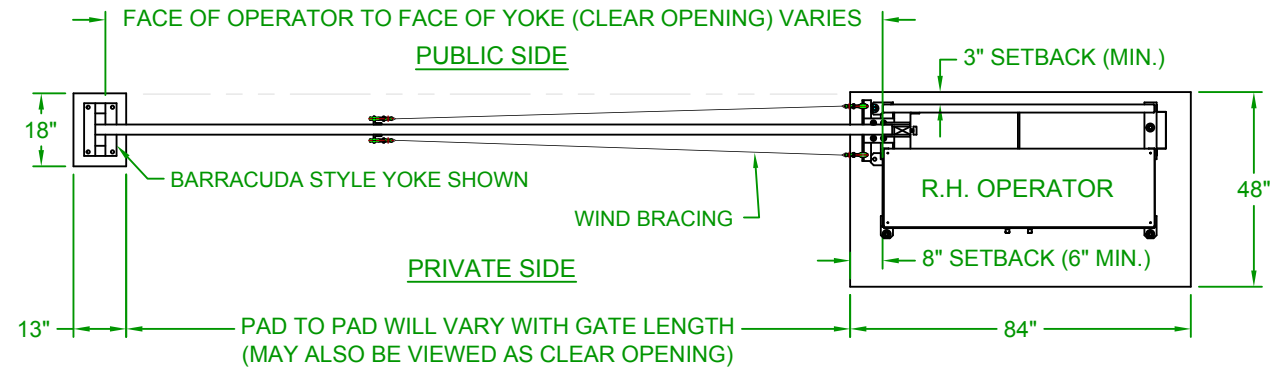

Date: 4/19/07
Dwn. By: MKS
Ckd. By: DMR

Dwg.: 100 Cornhusker VPG
Title: 100 Cornhusker Vertical Pivot Gate (VPG)

DO NOT SCALE					
Rev.:	Description:	Date:	Dwn. By:	Ckd. By:	
C	COMBINED LEFT AND RIGHT HAND GATES ON ONE PRINT	07/20/16	MKS	KAY	
B	VPG WAS VPL & INCREASED BARRIER SCREEN COVERAGE	04/29/15	MKS	DMR	
A	UPDATED PRINT - OPERATOR SHOWN MORE ACCURATELY	03/04/13	SLD	MKS	

LEFTHAND - VERTICAL PIVOT GATE (VPG)

PLAN VIEW

RIGHTHAND - VERTICAL PIVOT GATE (VPG)

PLAN VIEW

**ELEVATION VIEW
VIEWED FROM PRIVATE SIDE**

**ELEVATION VIEW
VIEWED FROM PRIVATE SIDE**

NOTES:

- 1) ALL OF OUR GATES ARE TYPICALLY DRAWN FROM THE PRIVATE SIDE LOOKING OUT.
- 2) LENGTH AND HEIGHT VARIES, CONSULT WITH AUTOGATE SALES FOR MORE INFORMATION.
- 3) SHOWN WITH A PAD MOUNTED BARRACUDA STYLE YOKE (ALSO AVAILABLE IN A POST MOUNT).
- 4) CONTOURS AND CURBS WILL REQUIRE CUSTOM DRAWINGS. (CONSULT WITH AUTOGATE).