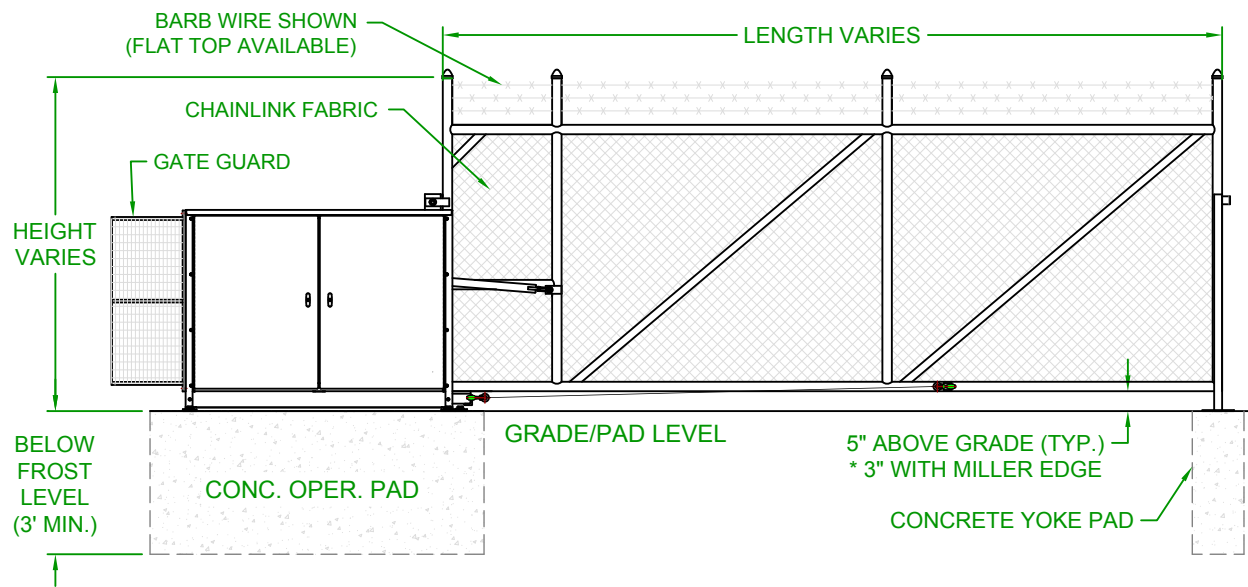

Date:	4/19/07	
Drn. By:	MKS	
Ckd. By:	DMR	
Dwg.:	200 Barracuda VPG	
Title:	200 Barracuda Vertical Pivot Gate (VPG)	

LEFTHAND - VERTICAL PIVOT GATE (VPG)

RIGHTHAND - VERTICAL PIVOT GATE (VPG)

PLAN VIEW

PLAN VIEW

**ELEVATION VIEW
VIEWED FROM PRIVATE SIDE**

**ELEVATION VIEW
VIEWED FROM PRIVATE SIDE**

NOTES:

- 1) ALL OF OUR GATES ARE TYPICALLY DRAWN FROM THE PRIVATE SIDE LOOKING OUT.
- 2) LENGTH AND HEIGHT VARIES, CONSULT WITH AUTOGATE SALES FOR MORE INFORMATION.
- 3) SHOWN WITH STANDARD 5" STYLE "E" YOKE. SEE DRAWING #105 FOR YOKE STYLES.
- 4) CONTOURS AND CURBS WILL REQUIRE CUSTOM DRAWINGS. (CONSULT WITH AUTOGATE).