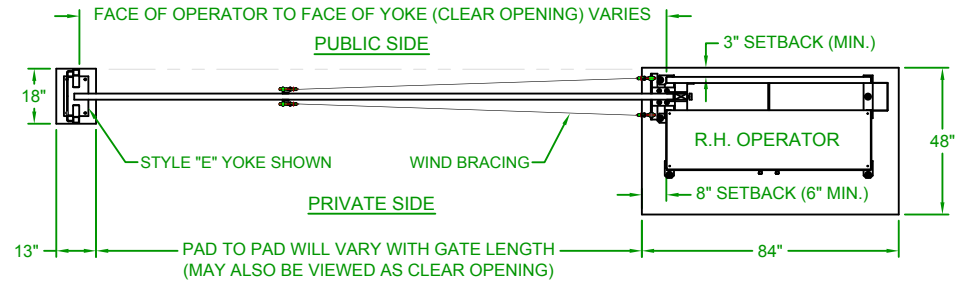

Date:	4/19/07
Drn. By:	MKS
Ckd. By:	DMR

Dwg.:	500 Buckeye VPG
Title:	500 Buckeye Vertical Pivot Gate (VPG)

LEFTHAND - VERTICAL PIVOT GATE (VPG)

PLAN VIEW

RIGHTHAND - VERTICAL PIVOT GATE (VPG)

PLAN VIEW

ELEVATION VIEW
VIEWED FROM PRIVATE SIDE