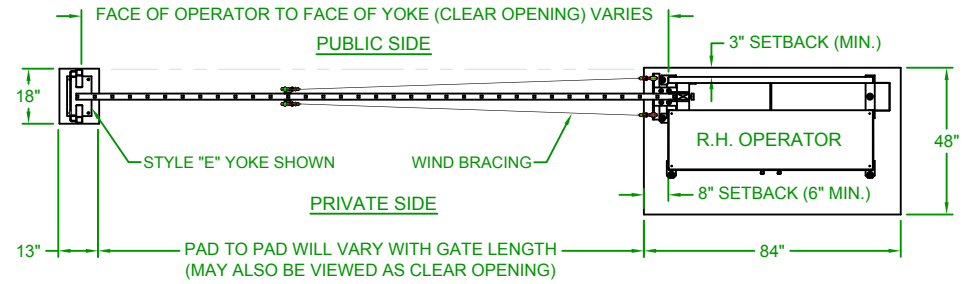

Date:	4/19/07
Drn. By:	MKS
Ckd. By:	DMR
Dwg.:	600 Congress VPG
Title:	600 Congress Vertical Pivot Gate (VPG)

AutoGate
Gate Entry Systems
Berlin Heights, Ohio
FAX (419) 588-3514

LEFTHAND - VERTICAL PIVOT GATE (VPG)

PLAN VIEW

RIGHTHAND - VERTICAL PIVOT GATE (VPG)

PLAN VIEW

ELEVATION VIEW
VIEWED FROM PRIVATE SIDE

ELEVATION VIEW
VIEWED FROM PRIVATE SIDE

NOTES:

- 1) ALL OF OUR GATES ARE TYPICALLY DRAWN FROM THE PRIVATE SIDE LOOKING OUT.
- 2) LENGTH AND HEIGHT VARIES, CONSULT WITH AUTOGATE SALES FOR MORE INFORMATION.
- 3) SHOWN WITH STANDARD 5' STYLE "E" YOKE. SEE DRAWING #105 FOR YOKE STYLES.
- 4) CONTOURS AND CURBS WILL REQUIRE CUSTOM DRAWINGS. (CONSULT WITH AUTOGATE).