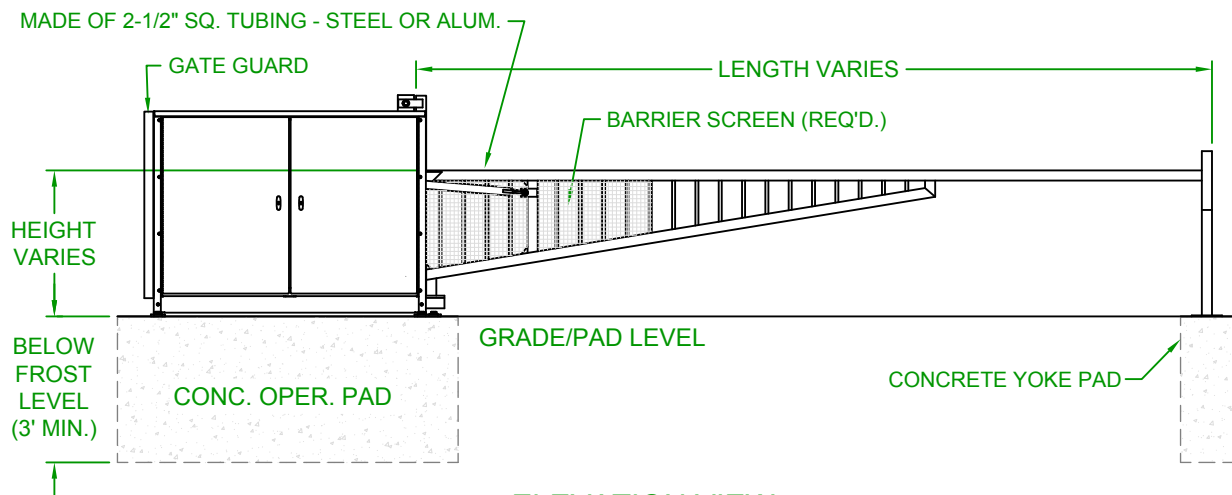

Date: 4/19/07
Dwn. By: MKS
Ckd. By: DMR

Dwg.: 100 Cornhusker VPG
Title: 100 Cornhusker Vertical Pivot Gate (VPG)

DO NOT SCALE					
Rev.:	Description:	Date:	Dwn. By:	Ckd. By:	
C	COMBINED LEFT AND RIGHT HAND GATES ON ONE PRINT	07/20/16	MKS	KAY	
B	VPG WAS VPL & INCREASED BARRIER SCREEN COVERAGE	04/29/15	MKS	DMR	
A	UPDATED PRINT - OPERATOR SHOWN MORE ACCURATELY	03/04/13	SLD	MKS	

LEFTHAND - VERTICAL PIVOT GATE (VPG)

PLAN VIEW

RIGHTHAND - VERTICAL PIVOT GATE (VPG)

PLAN VIEW

**ELEVATION VIEW
VIEWED FROM PRIVATE SIDE**

**ELEVATION VIEW
VIEWED FROM PRIVATE SIDE**

NOTES:

- 1) ALL OF OUR GATES ARE TYPICALLY DRAWN FROM THE PRIVATE SIDE LOOKING OUT.
- 2) LENGTH AND HEIGHT VARIES, CONSULT WITH AUTOGATE SALES FOR MORE INFORMATION.
- 3) SHOWN WITH A PAD MOUNTED BARRACUDA STYLE YOKE (ALSO AVAILABLE IN A POST MOUNT).
- 4) CONTOURS AND CURBS WILL REQUIRE CUSTOM DRAWINGS. (CONSULT WITH AUTOGATE).