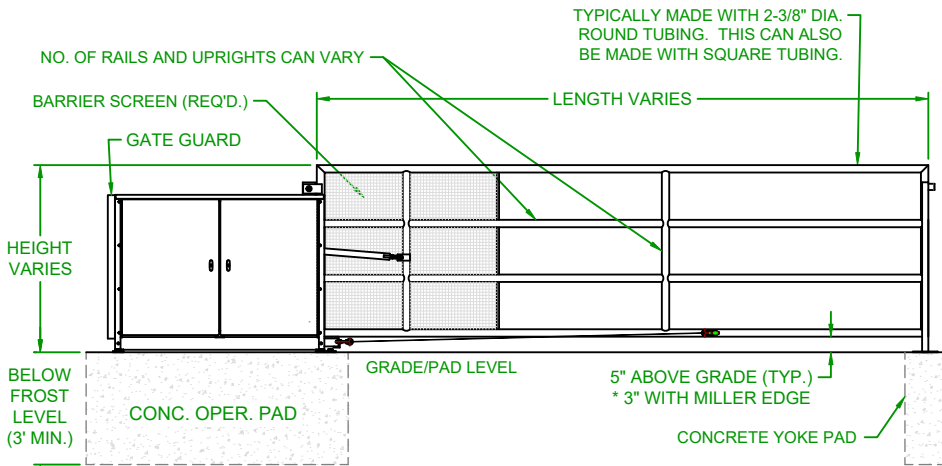

LEFTHAND - VERTICAL PIVOT GATE (VPG)

PLAN VIEW

**ELEVATION VIEW
VIEWED FROM PRIVATE SIDE**

RIGHTHAND - VERTICAL PIVOT GATE (VPG)

PLAN VIEW

**ELEVATION VIEW
VIEWED FROM PRIVATE SIDE**

NOTES:

- 1) ALL OF OUR GATES ARE TYPICALLY DRAWN FROM THE PRIVATE SIDE LOOKING OUT.
- 2) LENGTH AND HEIGHT VARIES, CONSULT WITH AUTOGATE SALES FOR MORE INFORMATION.
- 3) SHOWN WITH STANDARD 5' STYLE "E" YOKE. SEE DRAWING #105 FOR YOKE STYLES.
- 4) CONTOURS AND CURBS WILL REQUIRE CUSTOM DRAWINGS. (CONSULT WITH AUTOGATE).