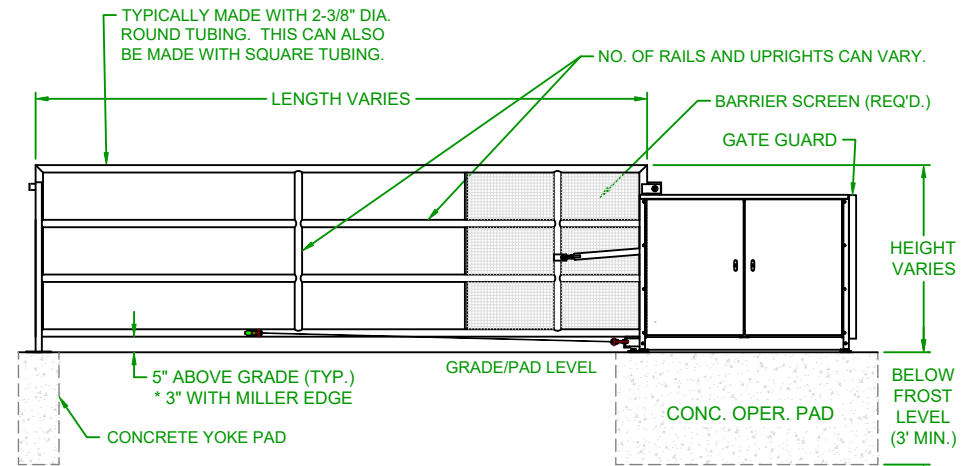

LEFTHAND - VERTICAL PIVOT GATE (VPG)

PLAN VIEW

**ELEVATION VIEW
VIEWED FROM PRIVATE SIDE**

RIGHTHAND - VERTICAL PIVOT GATE (VPG)

PLAN VIEW

**ELEVATION VIEW
VIEWED FROM PRIVATE SIDE**

NOTES:

- 1) ALL OF OUR GATES ARE TYPICALLY DRAWN FROM THE PRIVATE SIDE LOOKING OUT.
- 2) LENGTH AND HEIGHT VARIES, CONSULT WITH AUTOGATE SALES FOR MORE INFORMATION.
- 3) SHOWN WITH STANDARD 5' STYLE "E" YOKE. SEE DRAWING #105 FOR YOKE STYLES.
- 4) CONTOURS AND CURBS WILL REQUIRE CUSTOM DRAWINGS. (CONSULT WITH AUTOGATE).