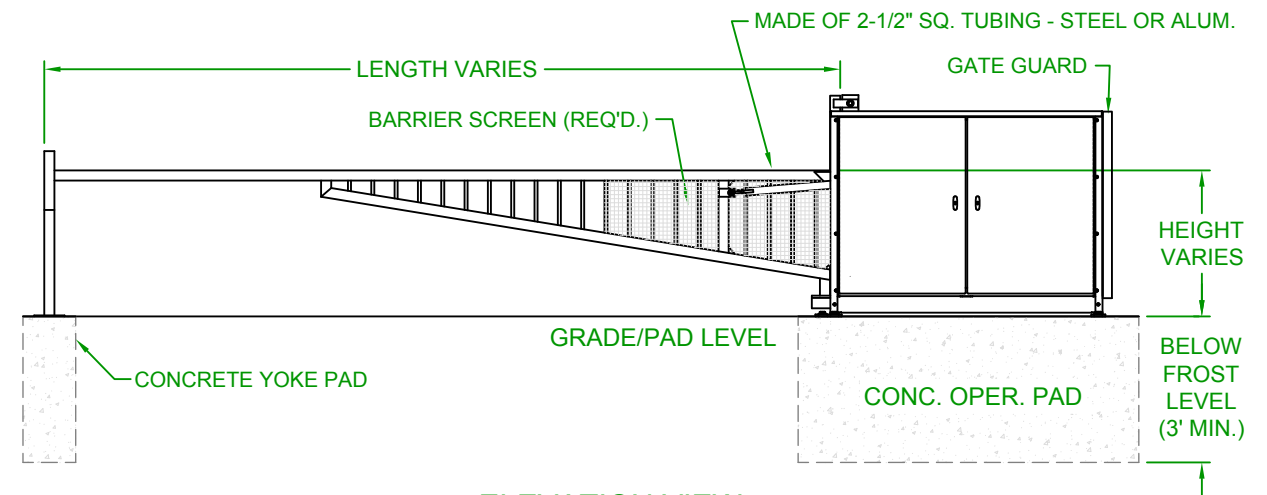

LEFTHAND - VERTICAL PIVOT GATE (VPG)

PLAN VIEW

RIGHTHAND - VERTICAL PIVOT GATE (VPG)

PLAN VIEW

**ELEVATION VIEW
VIEWED FROM PRIVATE SIDE**

**ELEVATION VIEW
VIEWED FROM PRIVATE SIDE**

NOTES:

- 1) ALL OF OUR GATES ARE TYPICALLY DRAWN FROM THE PRIVATE SIDE LOOKING OUT.
- 2) LENGTH AND HEIGHT VARIES, CONSULT WITH AUTOGATE SALES FOR MORE INFORMATION.
- 3) SHOWN WITH A PAD MOUNTED BARRACUDA STYLE YOKE (ALSO AVAILABLE IN A POST MOUNT).
- 4) CONTOURS AND CURBS WILL REQUIRE CUSTOM DRAWINGS. (CONSULT WITH AUTOGATE).