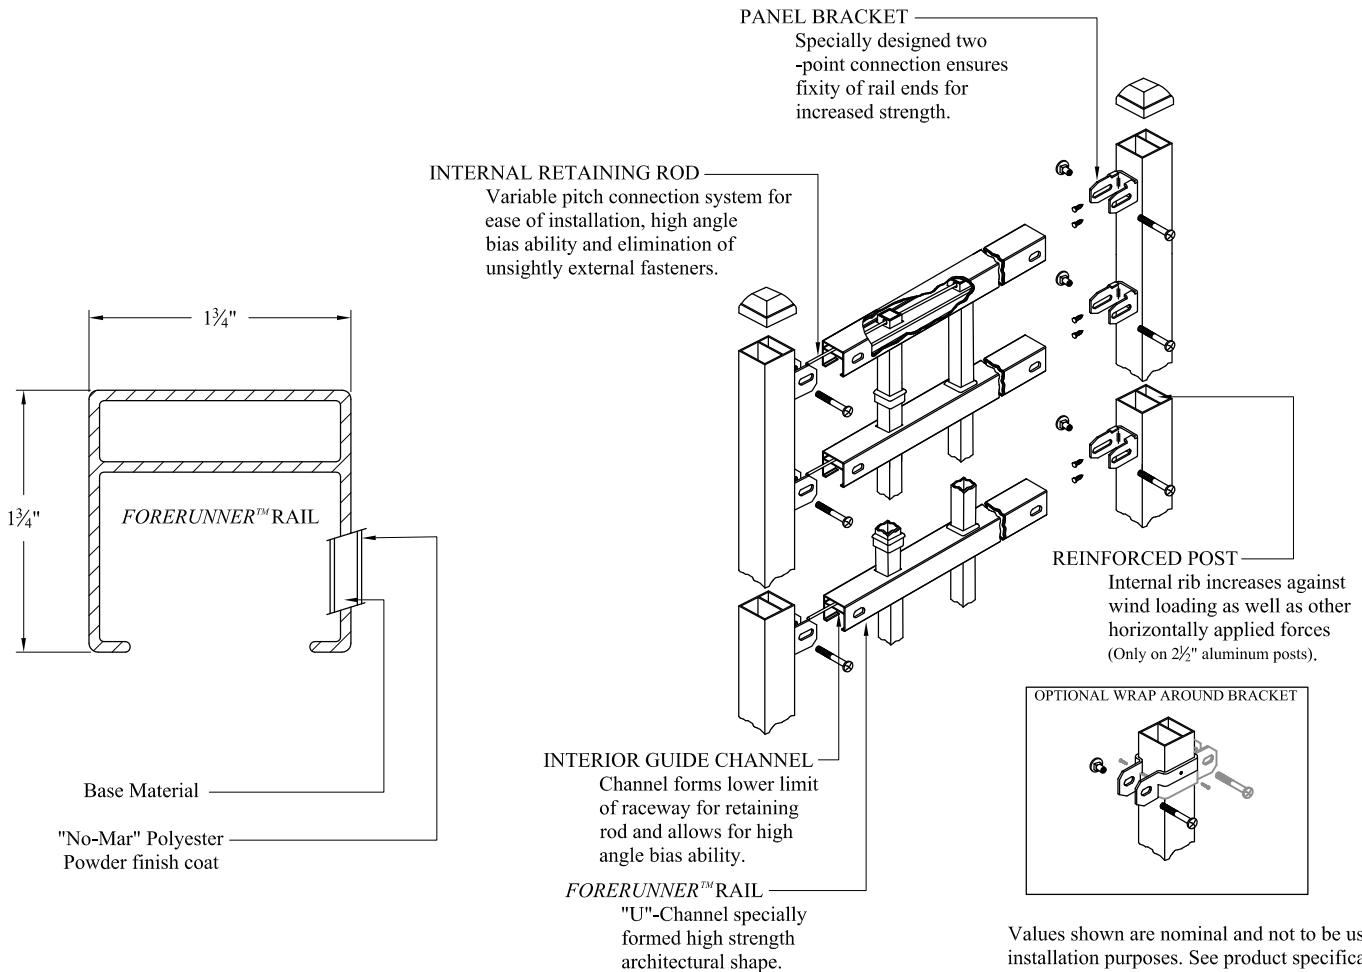

NOTES:

- 1.) Post size depends on fence height and wind loads. See ECHELON II™ post sizing chart.
- 2.) Panels also available for 6' on center post spacing
- 3.) Additional heights available on request. Some heights noted require a third and/or fourth rail.
- 4.) Third and Fourth rail optional.

Values shown are nominal and not to be used for installation purposes. See product specification for installation requirements.

INDUSTRIAL STRENGTH ALUMINUM

Title: **ECHELON II MAJESTIC 2/3/4-RAIL**

DR: NJB SH . 1 of 1 SCALE: DO NOT SCALE