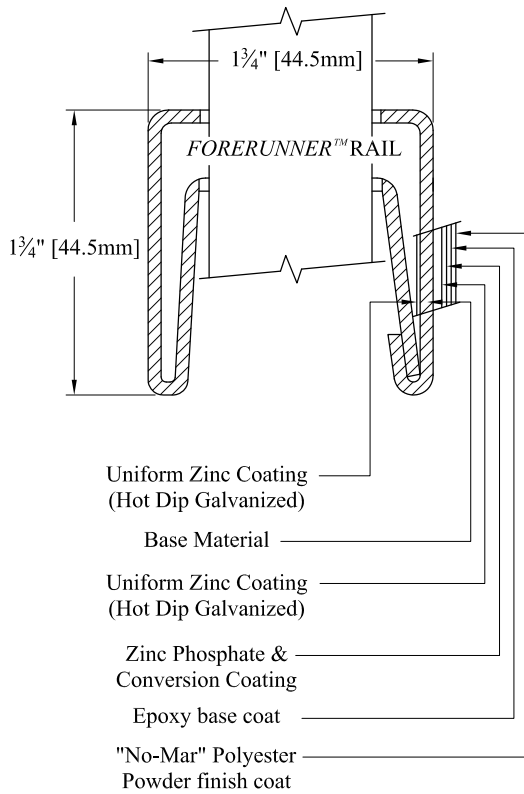

NOTES:

- 1.) Post size depends on fence height and wind loads. See *AEGIS II™* post sizing chart.
- 2.) Panels also available for 6' on center post spacing
- 3.) Additional heights available on request. Post height will change with Adornment installation.
- 4.) Third rail optional.

Values shown are nominal and not to be used for installation purposes. See product specification for installation requirements.

INDUSTRIAL STRENGTH STEEL

Title: **AEGIS II GENESIS 2/3-RAIL**

DR: KMc	SH . 1 of 1	SCALE: DO NOT SCALE
CK:	Date 04/17/2015	REV: D