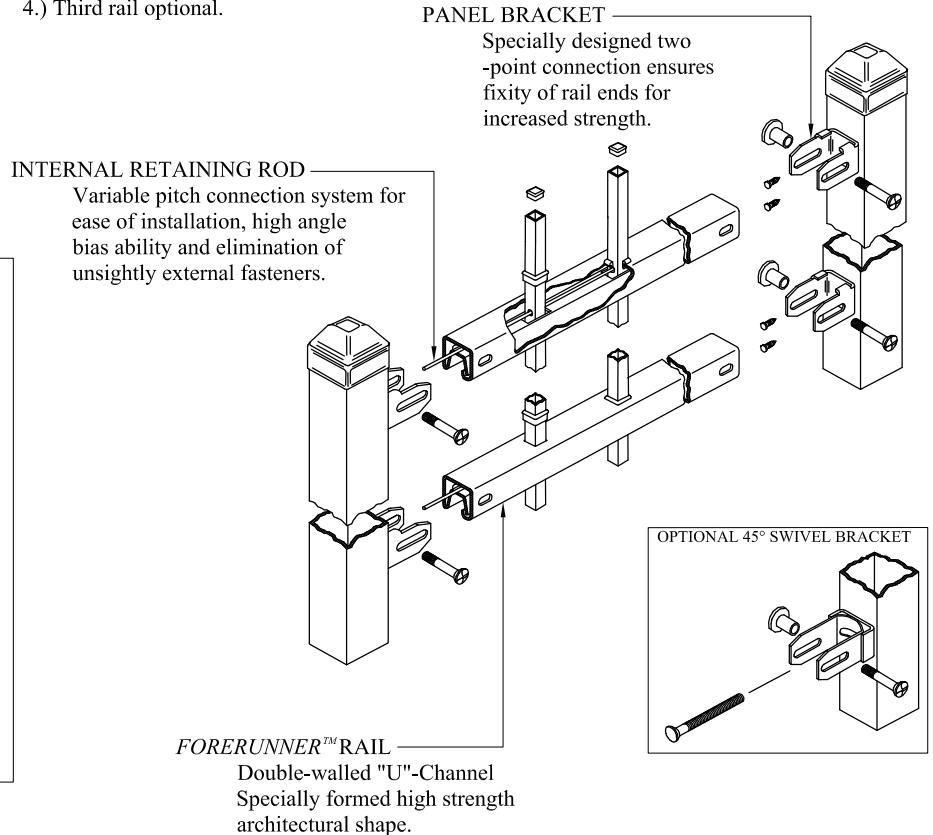

NOTES:

- 1.) Post size depends on fence height and wind loads. See *AEGIS II™* post sizing chart.
- 2.) Panels also available for 6' on center post spacing
- 3.) Additional heights available on request. Post height will change with Adornment installation.
- 4.) Third rail optional.

Values shown are nominal and not to be used for installation purposes. See product specification for installation requirements.

INDUSTRIAL STRENGTH STEEL

Title: **AEGIS II GENESIS 2/3-RAIL**

DR: KMc	SH . 1 of 1	SCALE: DO NOT SCALE
CK:	Date 04/17/2015	REV: D