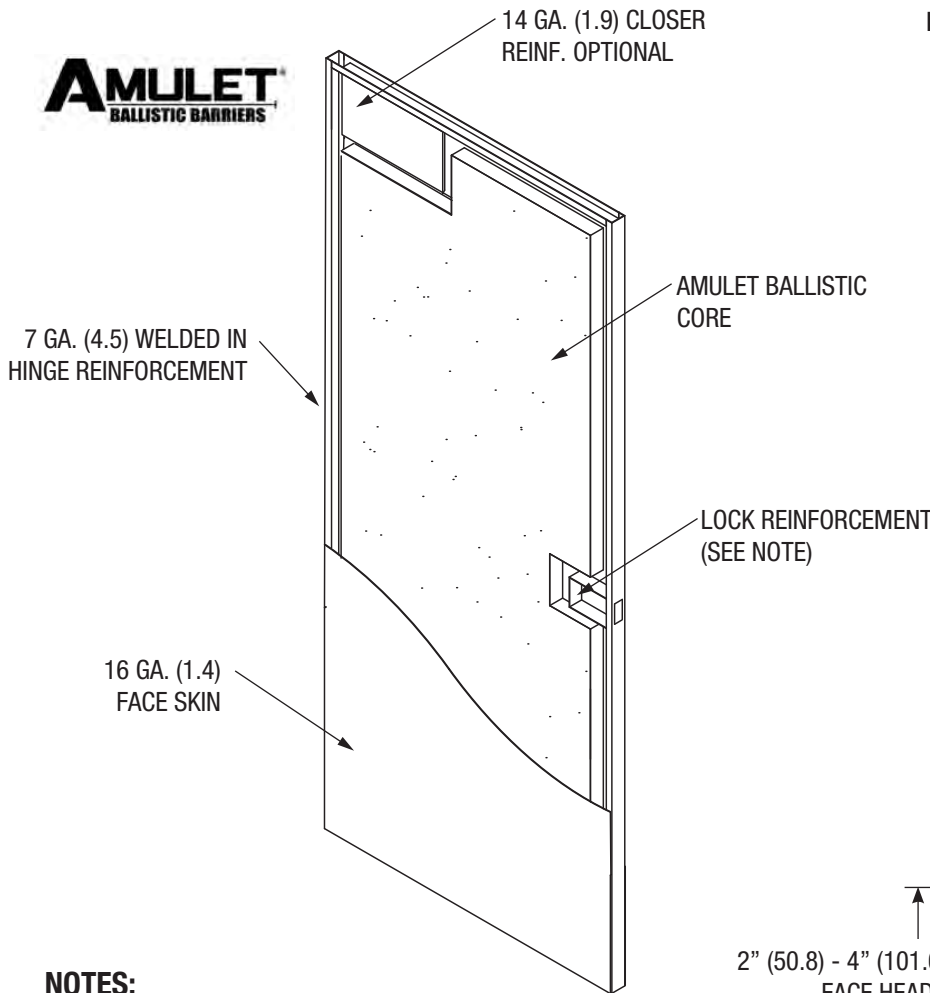

NOTE: DOOR AND FRAME MUST BE FURNISHED AS A COMPLETE ASSEMBLY WITH FACTORY WELDED FRAME.
TESTED IN ACCORDANCE AND COMPLIES WITH U.L. TEST STANDARD 752 AND NIJ LEVEL III.

LEVEL 4-8 RATINGS:

- HPR LEVEL 4 (HIGH POWERED RIFLE)
- HPR LEVEL 5 (HIGH POWERED RIFLE)
- MPSA LEVEL 6 (MEDIUM POWERED SMALL ARMS)
- HPR LEVEL 7 (HIGH POWERED RIFLE)
- HPR LEVEL 8 (HIGH POWERED RIFLE)

NOTES:

MAXIMUM SIZE:

4'0" (1219.2) WIDE X 9'0" (2743.2) HIGH. PAIRS WITH MULLION AVAILABLE.

HARDWARE:

GRADE 1 MORTISE OR CYLINDRICAL LOCK. RIM EXIT OR SURFACE VERTICAL ROD EXIT DEVICES. 4-1/2" OR 5" HEAVY WEIGHT FULL MORTISE HINGES (CONTINUOUS HINGES OPTIONAL).

VISION PANELS (NON FIRE RATED):

- FV1 = VISIBLE OPENING IS 12" (304.8) X 12" (304.8)
- HG = SIZE VARIES
- FG = SIZE VARIES