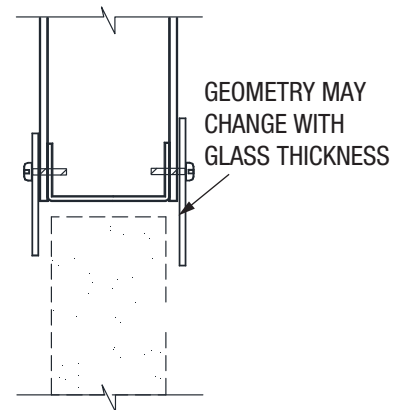

NOTE: DOOR AND FRAME MUST BE FURNISHED AS A COMPLETE ASSEMBLY WITH FACTORY WELDED FRAME.
TESTED IN ACCORDANCE AND COMPLIES WITH U.L. TEST STANDARD 752 AND NIJ LEVEL III.

LEVEL 4-8 RATINGS:

- HPR LEVEL 4 (HIGH POWERED RIFLE)
- HPR LEVEL 5 (HIGH POWERED RIFLE)
- MPSA LEVEL 6 (MEDIUM POWERED SMALL ARMS)
- HPR LEVEL 7 (HIGH POWERED RIFLE)
- HPR LEVEL 8 (HIGH POWERED RIFLE)

NOTES:

MAXIMUM SIZE:

4'0" (1219.2) WIDE X 9'0" (2743.2) HIGH. PAIRS WITH MULLION AVAILABLE.

HARDWARE:

GRADE 1 MORTISE OR CYLINDRICAL LOCK. RIM EXIT OR SURFACE VERTICAL ROD EXIT DEVICES. 4-1/2" OR 5" HEAVY WEIGHT FULL MORTISE HINGES (CONTINUOUS HINGES OPTIONAL).

VISION PANELS (NON FIRE RATED):

- FV1 = VISIBLE OPENING IS 12" (304.8) X 12" (304.8)
- HG = SIZE VARIES
- FG = SIZE VARIES